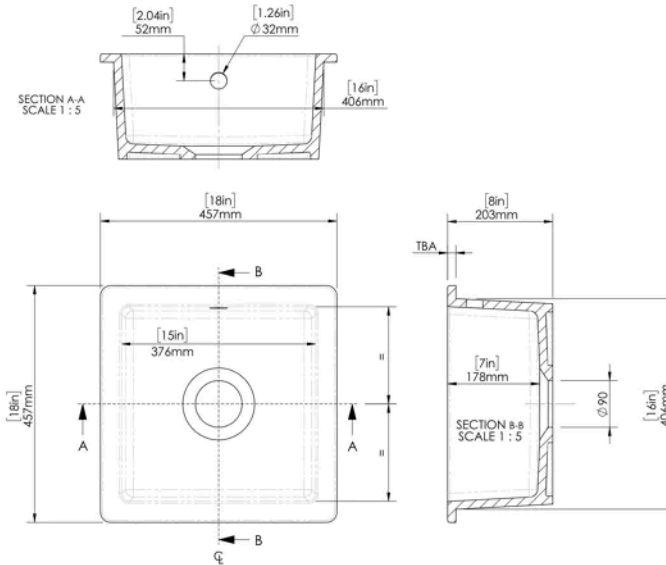

**Sales Code:**  
PS10218

**Barcode:** 5056678437629

**Brand:** Fireclay  
Sinks

**Description:** nuie 457mm x 457mm Fireclay White Single Bowl Square Inset Sink With Central Waste And Overflow

**Product Dimensions**

Product	203 x 457 x 457mm (H x W x D)
Packaged	245 x 490 x 485mm (H x W x D)
Nett Weight	17.5 kg
Packaged Weight	18 kg

**Product Details**

Country of Origin	United Arab Emirates
Product Material	Fireclay
Colour/Finish	White
Style	Traditional
Inner Bowl Depth	376 mm
Inner Bowl Height	178 mm
Inner Bowl Width	376 mm
No. Of Tapholes	No Tapholes
Number Of Bowls	1
Overflow Included	Yes
Sink Thickness	22 mm
Tap Included	No
Waste Included	No
Waste Size Required	90mm