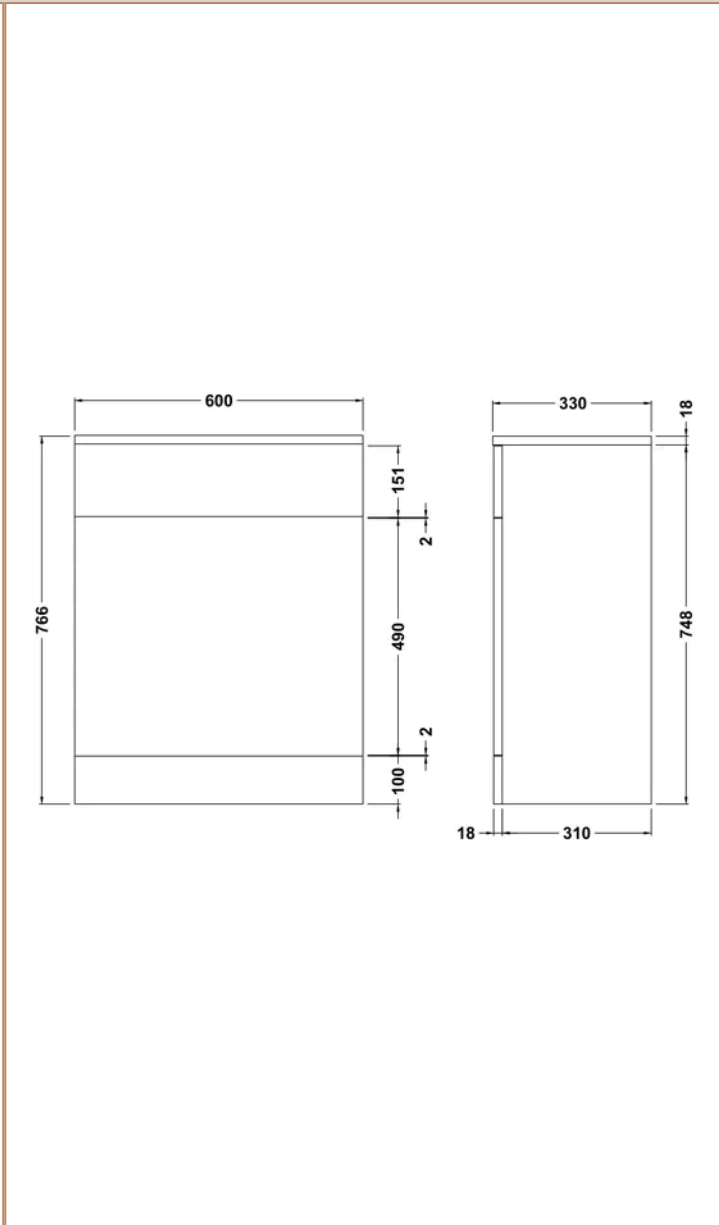

**Sales Code:** PRC144

**Barcode:** 5055275830208

**Brand:** nuie

**Description:** nuie Mayford 600mm Gloss White Floor Standing WC Unit

### Product Dimensions

Product	766 x 600 x 330mm (H x W x D)
Packaged	355 x 625 x 810mm (H x W x D)
Nett Weight	20.65 kg
Packaged Weight	20.65 kg

### Product Details

Country of Origin	China
Product Material	Mfc Painted Gloss
Colour/Finish	Gloss White
Mount Type	Floor
Style	Contemporary
Construction Method	Cam & Wood Dowel
Construction Type	Rigid
Fsc Certified	Yes
Material Thickness	16 mm