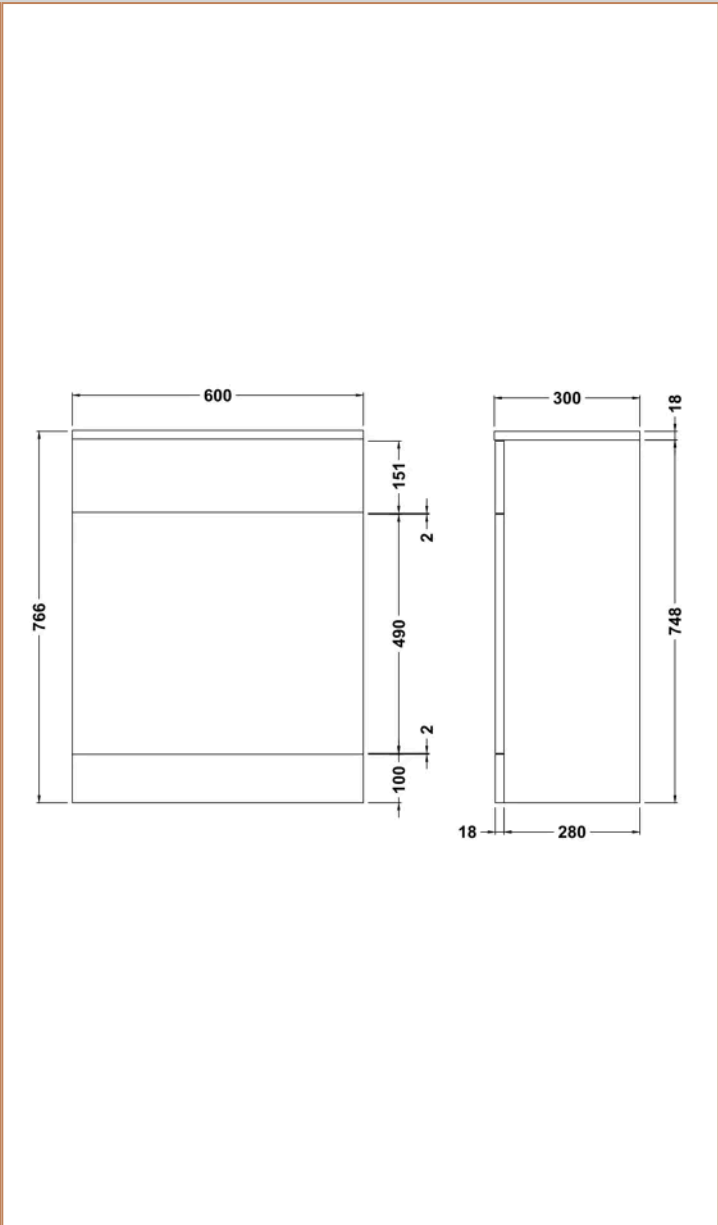

**Sales Code:** PRC143

**Barcode:** 5055275830192

**Brand:** nuie

**Description:** nuie Mayford 600mm Slimline Gloss White Floor Standing WC Unit

### Product Dimensions

Product	766 x 600 x 300mm (H x W x D)
Packaged	325 x 625 x 810mm (H x W x D)
Nett Weight	18 kg
Packaged Weight	18 kg

### Product Details

Country of Origin	China
Product Material	Mfc Painted Gloss
Colour/Finish	Gloss White
Mount Type	Floor
Style	Contemporary
Construction Method	Cam & Wood Dowel
Construction Type	Rigid
Fsc Certified	Yes
Material Thickness	16 mm