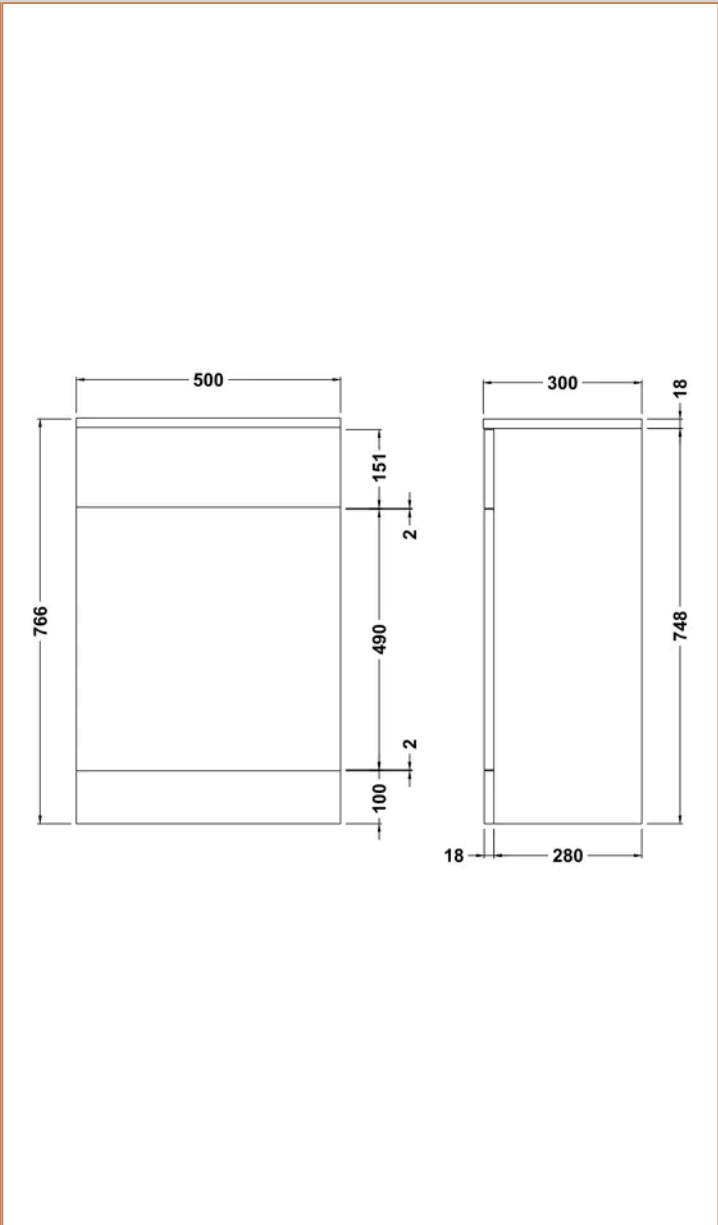

**Sales Code:** PRC141

**Barcode:** 5055275830055

**Brand:** nuie

**Description:** nuie Mayford 500mm Slimline Gloss White Floor Standing WC Unit

### Product Dimensions

Product	766 x 500 x 300mm (H x W x D)
Packaged	325 x 525 x 810mm (H x W x D)
Nett Weight	15.72 kg
Packaged Weight	15.72 kg

### Product Details

Country of Origin	China
Product Material	Mfc Painted Gloss
Colour/Finish	Gloss White
Mount Type	Floor
Style	Contemporary
Construction Method	Cam & Wood Dowel
Construction Type	Rigid
Fsc Certified	Yes
Material Thickness	16 mm