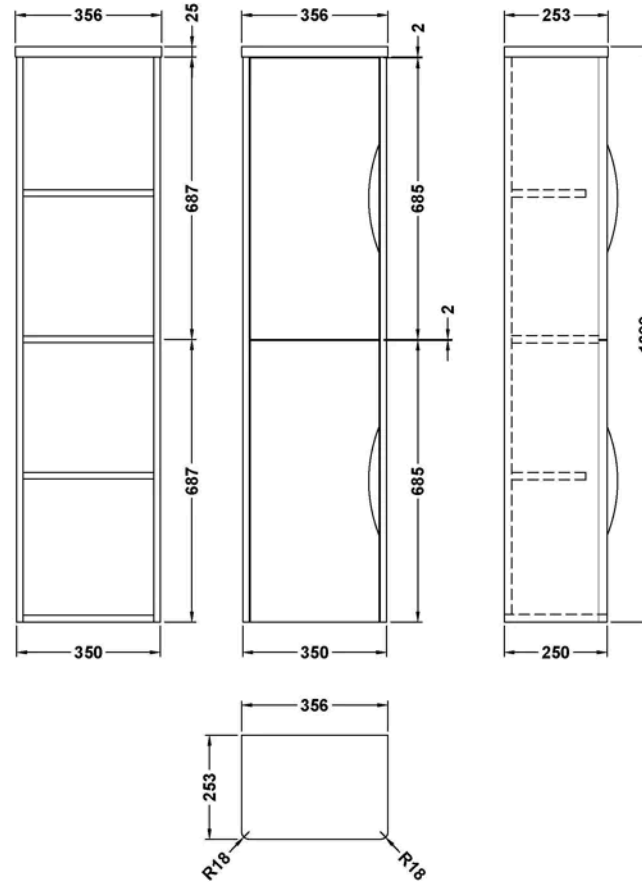

**Sales Code:** PMP863

**Barcode:** 5056462618692

**Brand:** nuie

**Description:** nuie Parade 356mm Satin Green Wall Hung Tall Cabinet

### Product Dimensions

Product	1399 x 356 x 253mm (H x W x D)
Packaged	290 x 390 x 1230mm (H x W x D)
Nett Weight	36 kg
Packaged Weight	36 kg

### Product Details

Country of Origin	China
Product Material	Mfc Painted Matt
Colour/Finish	Satin Green
Mount Type	Wall Hung
Style	Contemporary
Handle Type	Cup
Fixings Included	Yes
Construction Method	Cam & Wood Dowel
Construction Type	Rigid
Fsc Certified	Yes
Handles Included	Yes
Leg Set Included	No
Legs Included	No
Material Thickness	18 mm
No. Doors	2
No. Shelves	3
Number Of Shelves	3