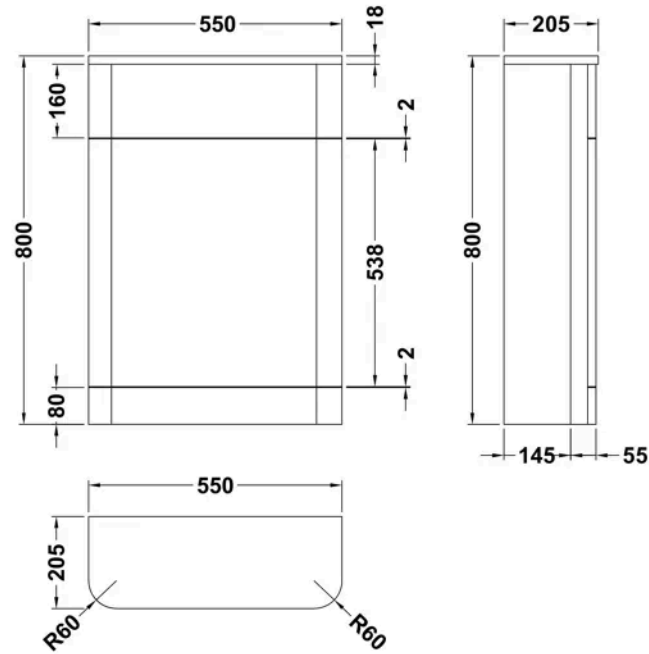

Sales Code: PMP841

Barcode: 5056462618678

Brand: nuie

Description: nuie Parade 550mm Satin Green Floor Standing WC Unit

Product Dimensions

Product	800 x 550 x 205mm (H x W x D)
Packaged	230 x 590 x 880mm (H x W x D)
Nett Weight	16 kg
Packaged Weight	16 kg

Product Details

Country of Origin	China
Product Material	Mfc Painted Matt
Colour/Finish	Satin Green
Mount Type	Floor
Style	Contemporary
Construction Method	Cam & Wood Dowel
Construction Type	Rigid
Fsc Certified	Yes
Material Thickness	18 mm