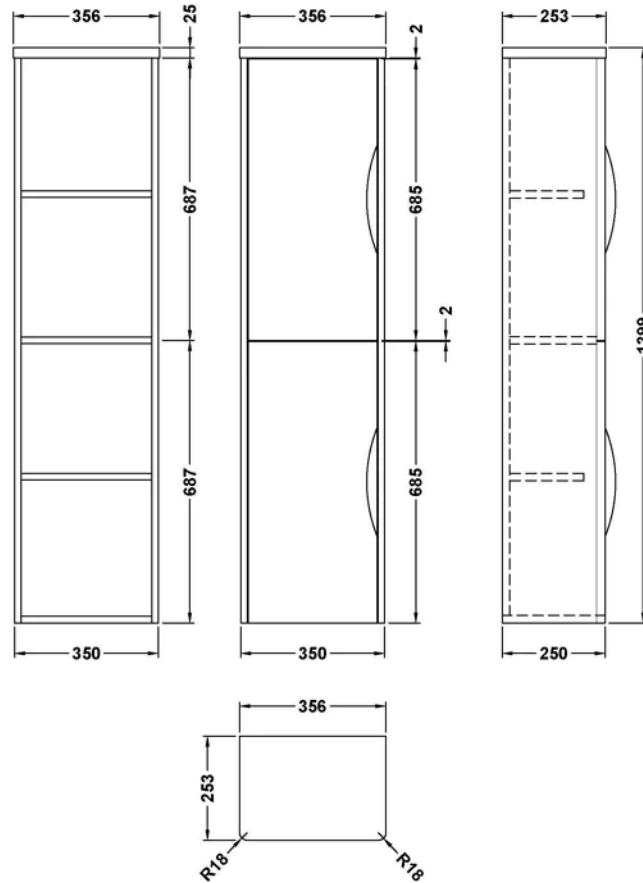

Sales Code: PMP3263

Barcode: 5056817729974

Brand: nuie

Description: nuie Parade 356mm Pebble Grey Wall Hung Tall Cabinet

Product Image Not Available

Product Dimensions

Product	1399 x 356 x 253mm (H x W x D)
Packaged	290 x 390 x 1230mm (H x W x D)
Nett Weight	36 kg
Packaged Weight	36 kg

Product Details

Country of Origin	China
Product Material	Mfc Painted Matt
Colour/Finish	Pebble Grey
Mount Type	Wall Hung
Style	Contemporary
Handle Type	Cup
Fixings Included	Yes
Construction Method	Cam & Wood Dowel
Construction Type	Rigid
Fsc Certified	Yes
Handles Included	Yes
Leg Set Included	No
Legs Included	No
Material Thickness	18 mm
No. Doors	2
No. Shelves	3
Number Of Shelves	3