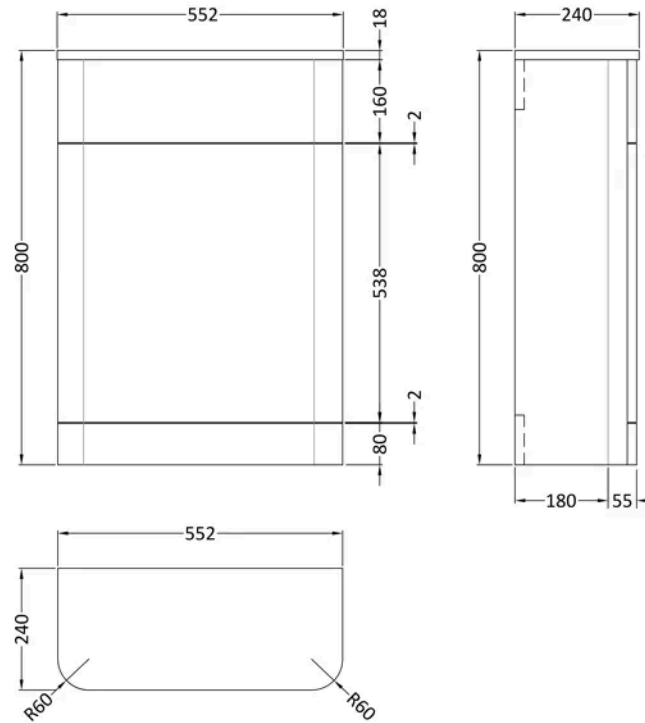

**Sales Code:** PMP3241

**Barcode:** 5056817729950

**Brand:** nuie

**Description:** nuie Parade 550mm Pebble Grey Floor Standing WC Unit

### Product Dimensions

Product	800 x 550 x 205mm (H x W x D)
Packaged	230 x 590 x 880mm (H x W x D)
Nett Weight	16 kg
Packaged Weight	16 kg

### Product Details

Country of Origin	China
Product Material	Mfc Painted Matt
Colour/Finish	Pebble Grey
Mount Type	Floor
Style	Contemporary
Construction Method	Cam & Wood Dowel
Construction Type	Rigid
Fsc Certified	Yes
Material Thickness	18 mm