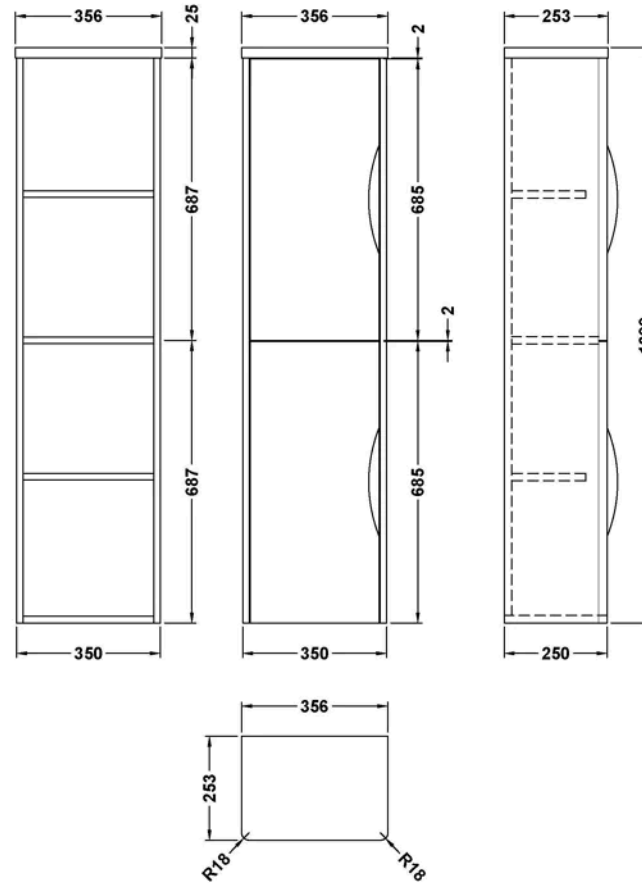

**Sales Code:** PMP263

**Barcode:** 5056817729967

**Brand:** nuie

**Description:** nuie Parade 356mm Satin Grey Wall Hung Tall Cabinet

Product Image Not Available

**Product Dimensions**

Product	1399 x 356 x 253mm (H x W x D)
Packaged	290 x 390 x 1230mm (H x W x D)
Nett Weight	36 kg
Packaged Weight	36 kg

**Product Details**

Country of Origin	China
Product Material	Mfc Painted Matt
Colour/Finish	Satin Grey
Mount Type	Wall Hung
Style	Contemporary
Handle Type	Cup
Fixings Included	Yes
Construction Method	Cam & Wood Dowel
Construction Type	Rigid
Fsc Certified	Yes
Handles Included	Yes
Leg Set Included	No
Legs Included	No
Material Thickness	18 mm
No. Doors	2
No. Shelves	3
Number Of Shelves	3