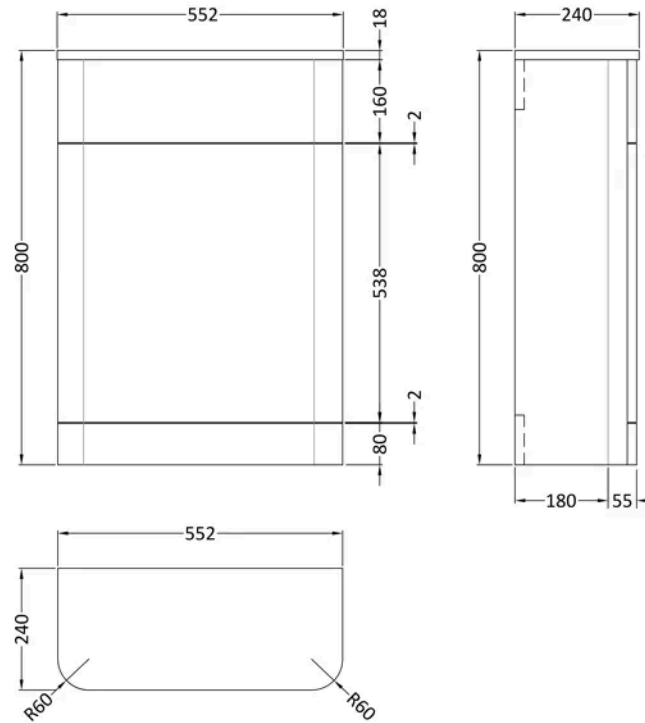

Sales Code: PMP241

Barcode: 5056817729943

Brand: nuie

Description: nuie Parade 550mm Satin Grey Floor Standing WC Unit

Product Dimensions

Product	800 x 550 x 205mm (H x W x D)
Packaged	230 x 590 x 880mm (H x W x D)
Nett Weight	16 kg
Packaged Weight	16 kg

Product Details

Country of Origin	China
Product Material	Mfc Painted Matt
Colour/Finish	Satin Grey
Mount Type	Floor
Style	Contemporary
Construction Method	Cam & Wood Dowel
Construction Type	Rigid
Fsc Certified	Yes
Material Thickness	18 mm