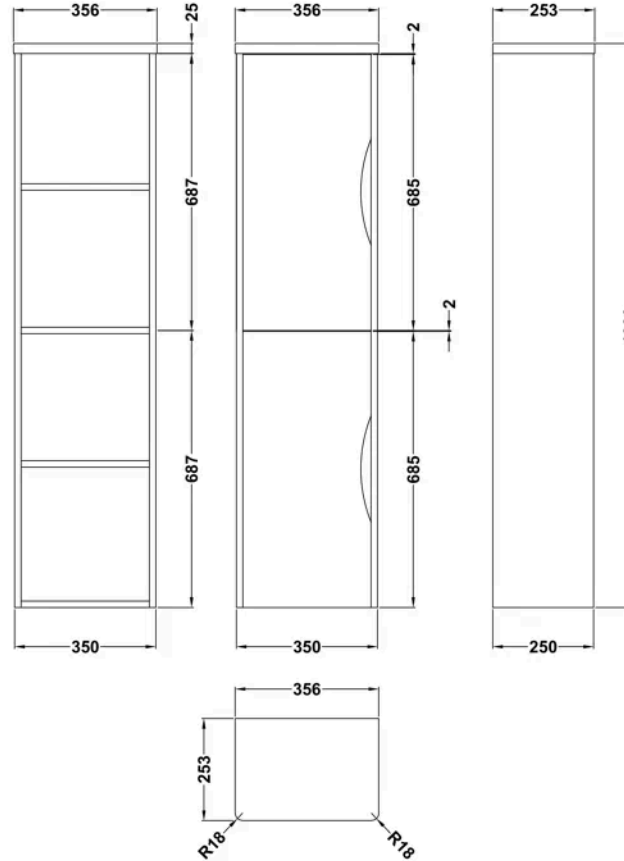

Sales Code: PMP163

Barcode: 5055275811511

Brand: nuie

Description: nuie Parade 356mm Gloss White Wall Hung Tall Cabinet

Product Dimensions

Product	1399 x 356 x 253mm (H x W x D)
Packaged	290 x 390 x 1230mm (H x W x D)
Nett Weight	36 kg
Packaged Weight	36 kg

Product Details

Country of Origin	China
Product Material	Mfc Smooth Matt
Colour/Finish	Gloss White
Mount Type	Wall Hung
Style	Contemporary
Handle Type	Cup
Fixings Included	Yes
Construction Method	Cam & Wood Dowel
Construction Type	Rigid
Fsc Certified	Yes
Handles Included	Yes
Leg Set Included	No
Legs Included	No
Material Thickness	18 mm
No. Doors	2
No. Shelves	3
Number Of Shelves	3