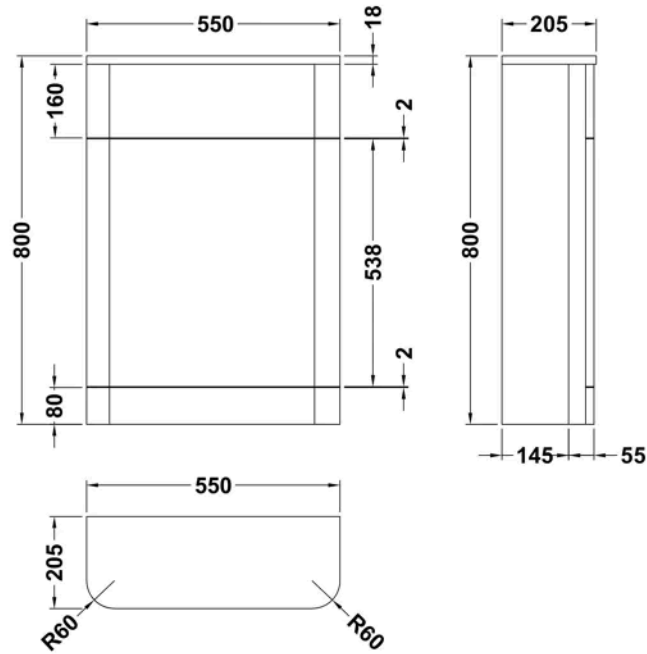

**Sales Code:** PMP1441

**Barcode:** 5056462618685

**Brand:** nuie

**Description:** nuie Parade 550mm Soft Black Floor Standing WC Unit

### Product Dimensions

Product	800 x 550 x 205mm (H x W x D)
Packaged	230 x 590 x 880mm (H x W x D)
Nett Weight	16 kg
Packaged Weight	16 kg

### Product Details

Country of Origin	China
Product Material	Mfc Painted Matt
Colour/Finish	Soft Black
Mount Type	Floor
Style	Contemporary
Construction Method	Cam & Wood Dowel
Construction Type	Rigid
Fsc Certified	Yes
Material Thickness	18 mm