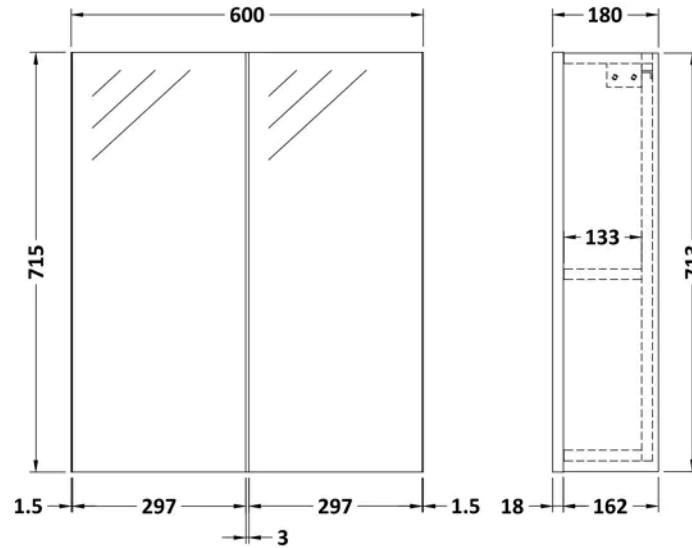

Sales Code: OFF817

Barcode: 5055275873656

Brand: nuie

Description: nuie Arno 600mm Satin Green Wall Hung 50/50 Mirror Cabinet

Product Dimensions

Product	715 x 600 x 180mm (H x W x D)
Packaged	202 x 625 x 735mm (H x W x D)
Nett Weight	21 kg
Packaged Weight	21 kg

Product Details

Country of Origin	China
Product Material	Mfc Painted Matt
Colour/Finish	Satin Green
Mount Type	Wall Hung
Style	Contemporary
Handle Type	Handleless
Fixings Included	No
Construction Method	Cam & Wood Dowel
Ce Certified	No
Construction Type	Rigid
Fsc Certified	Yes
Handles Included	No
Leg Set Included	No
Legs Included	No
Material Thickness	16 mm
No. Doors	2
No. Shelves	2
Number Of Shelves	2