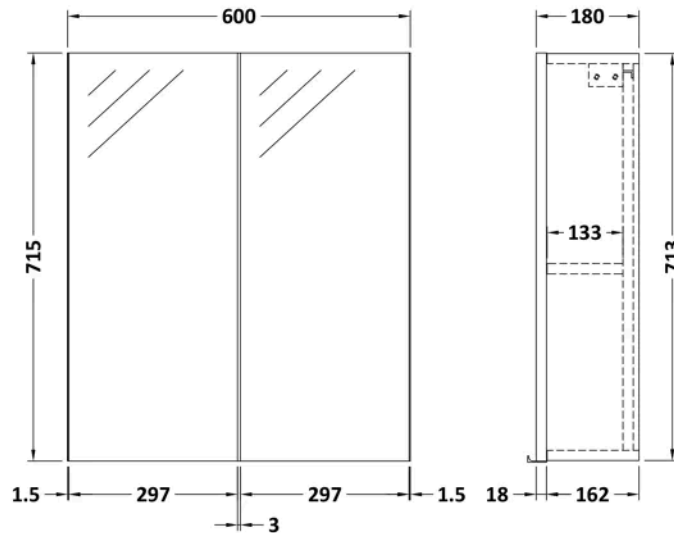

Sales Code: OFF3217

Barcode: 5056817729981

Brand: nuie

Description: nuie Parade 600mm Pebble Grey Wall Hung 50/50 Mirror Cabinet

Product Dimensions

Product	715 x 600 x 180mm (H x W x D)
Packaged	202 x 625 x 735mm (H x W x D)
Nett Weight	21 kg
Packaged Weight	21 kg

Product Details

Country of Origin	China
Product Material	Mfc Painted Matt
Colour/Finish	Pebble Grey
Mount Type	Wall Hung
Style	Contemporary
Handle Type	Handleless
Fixings Included	Yes
Construction Method	Cam & Wood Dowel
Ce Certified	No
Construction Type	Rigid
Drawer Type	80mm High Metal S/C Inc Gallery
Fsc Certified	Yes
Handles Included	No
Leg Set Included	No
Legs Included	No
Material Thickness	16 mm
No. Doors	2
No. Shelves	2
Number Of Shelves	2