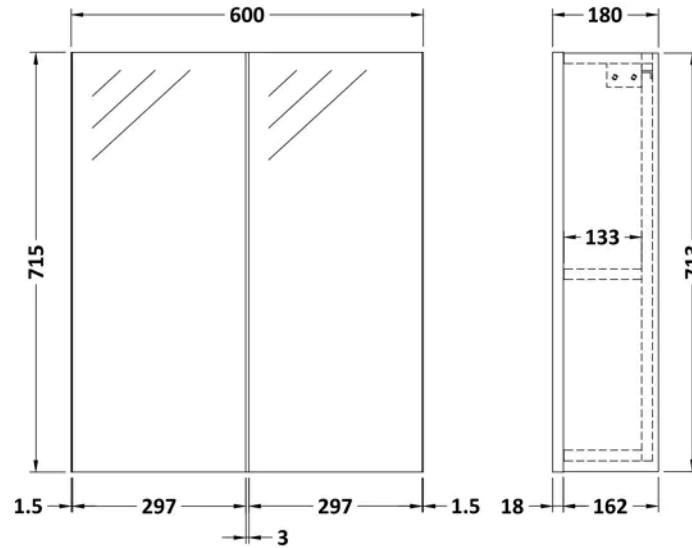

**Sales Code:** OFF2917

**Barcode:** 5056678447345

**Brand:** nuie

**Description:** nuie Arno 600mm Midnight Blue Wall Hung 50/50 Mirror Cabinet

### Product Dimensions

Product	715 x 600 x 182mm (H x W x D)
Packaged	735 x 620 x 202mm (H x W x D)
Nett Weight	20.5 kg
Packaged Weight	21 kg