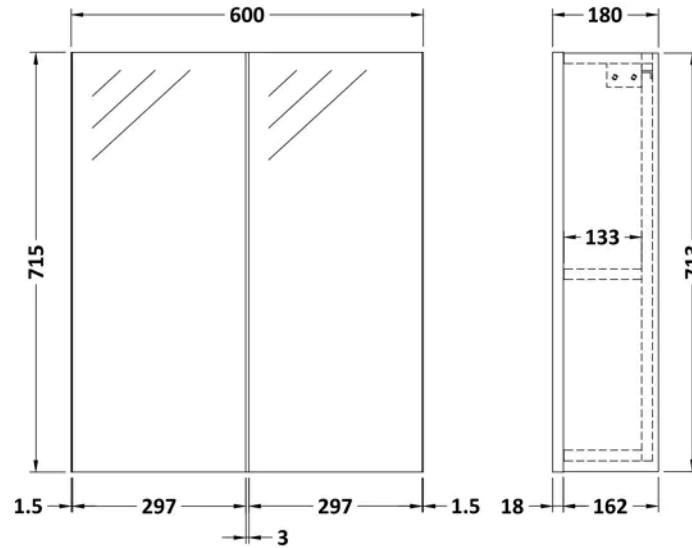

Sales Code: OFF2517

Barcode: 5056462660059

Brand: nuie

Description: nuie Arno 600mm Solace Oak Wall Hung 50/50 Mirror Cabinet

Product Dimensions

Product	715 x 600 x 182mm (H x W x D)
Packaged	202 x 620 x 735mm (H x W x D)
Nett Weight	21 kg
Packaged Weight	21 kg

Product Details

Country of Origin	United Kingdom
Product Material	Mfc Textured Woodgrain
Colour/Finish	Solace Oak
Mount Type	Wall Hung
Style	Contemporary
Handle Type	Handleless
Fixings Included	Yes
Construction Method	Cam & Wood Dowel
Ce Certified	Yes
Construction Type	Rigid
Fsc Certified	Yes
Handles Included	No
Leg Set Included	No
Legs Included	No
Material Thickness	18 mm
No. Doors	2
No. Shelves	2
Number Of Shelves	2