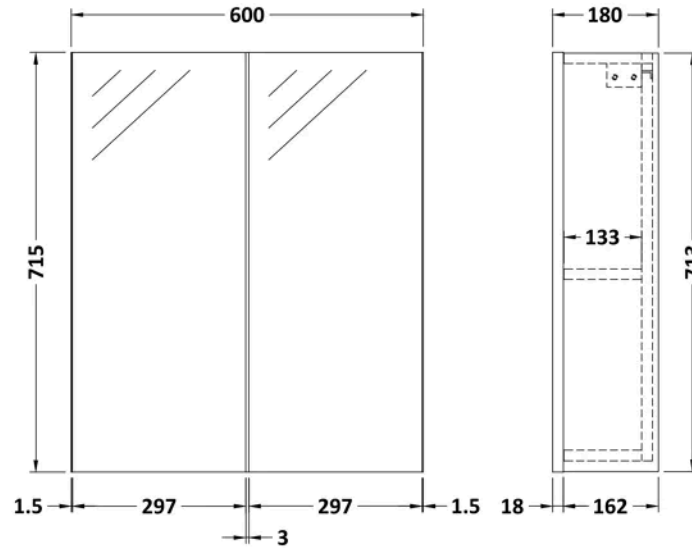

Sales Code: OFF2217

Barcode: 5056678406076

Brand: nuie

Description: nuie Parade 600mm Satin Grey Wall Hung 50/50 Mirror Cabinet

Product Dimensions

Product	715 x 600 x 180mm (H x W x D)
Packaged	202 x 625 x 735mm (H x W x D)
Nett Weight	21 kg
Packaged Weight	21 kg

Product Details

Country of Origin	China
Product Material	Mfc Painted Matt
Colour/Finish	Satin Grey
Mount Type	Wall Hung
Style	Contemporary
Handle Type	Handleless
Fixings Included	Yes
Construction Method	Cam & Wood Dowel
Ce Certified	No
Construction Type	Rigid
Drawer Type	80mm High Metal S/C Inc Gallery
Fsc Certified	Yes
Handles Included	No
Leg Set Included	No
Legs Included	No
Material Thickness	16 mm
No. Doors	2
No. Shelves	2
Number Of Shelves	2