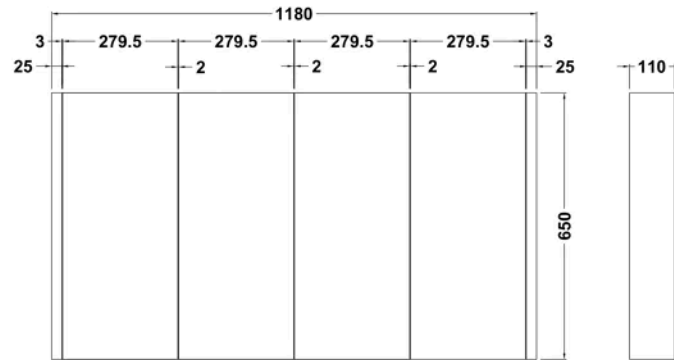

Sales Code: NVM118

Barcode: 5055369005390

Brand: nuie

Description: nuie Eden 1180mm Gloss White Wall Hung Mirror Cabinet

Product Dimensions

Product	650 x 1180 x 110mm (H x W x D)
Packaged	125 x 1225 x 685mm (H x W x D)
Nett Weight	27.6 kg
Packaged Weight	27.6 kg

Product Details

Country of Origin	China
Product Material	Mfc Painted Gloss
Colour/Finish	Gloss White
Mount Type	Wall Hung
Style	Contemporary
Handle Type	Bar Handle
Fixings Included	Yes
Construction Method	Cam & Wood Dowel
Ce Certified	No
Construction Type	Rigid
Fsc Certified	Yes
Handles Included	Yes
Leg Set Included	No
Legs Included	No
Material Thickness	18 mm
No. Doors	4
No. Shelves	2
Number Of Shelves	2