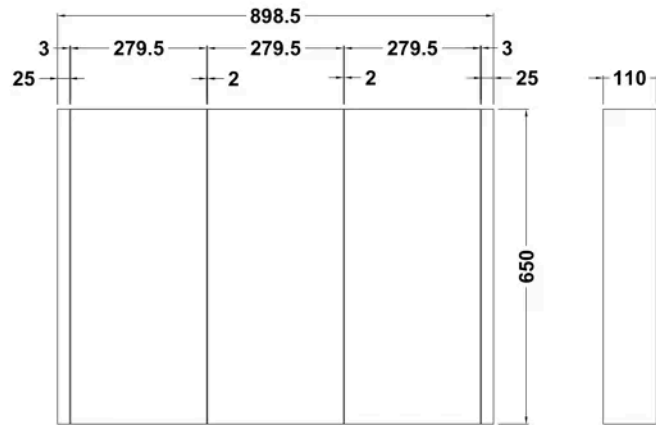

Sales Code: NVM116

Barcode: 5055146193524

Brand: nuie

Description: nuie Eden 899mm Gloss White Wall Hung Mirror Cabinet

Product Dimensions

Product	650 x 899 x 110mm (H x W x D)
Packaged	125 x 925 x 685mm (H x W x D)
Nett Weight	19.5 kg
Packaged Weight	21.3 kg

Product Details

Country of Origin	China
Product Material	Mfc Painted Gloss
Colour/Finish	Gloss White
Mount Type	Wall Hung
Style	Contemporary
Handle Type	Bar Handle
Fixings Included	Yes
Construction Method	Cam & Wood Dowel
Ce Certified	No
Construction Type	Rigid
Fsc Certified	Yes
Handles Included	Yes
Leg Set Included	No
Legs Included	No
Material Thickness	18 mm
No. Doors	3
No. Shelves	2
Number Of Shelves	2