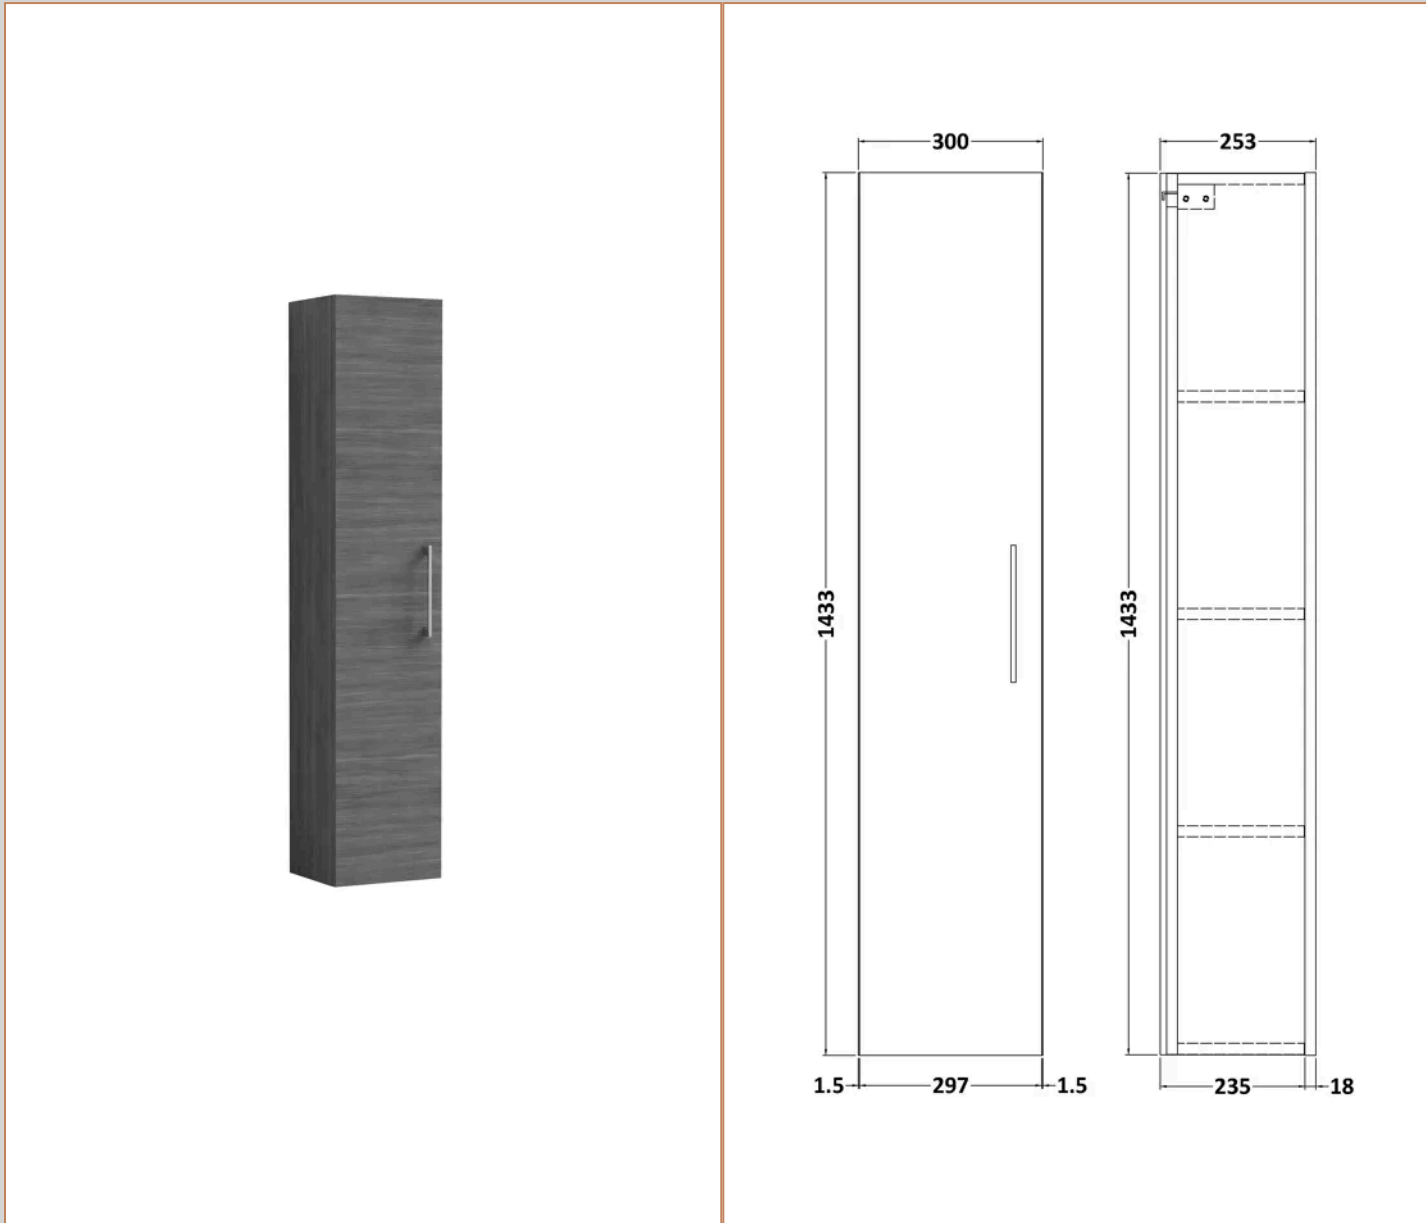

Sales Code: NVF561N

Barcode: 5056462660370

Brand: nuie

Description: nuie Arno 300mm Graphite Grey Woodgrain Wall Hung Tall Cabinet

Product Dimensions

Product	1435 x 300 x 260mm (H x W x D)
Packaged	825 x 525 x 260mm (H x W x D)
Nett Weight	20 kg
Packaged Weight	20.5 kg

Product Details

Country of Origin	United Kingdom
Product Material	Mfc Textured Woodgrain
Colour/Finish	Graphite Grey Woodgrain
Mount Type	Wall Hung
Style	Contemporary
Handle Type	D Shape
Fixings Included	Yes
Construction Method	Cam & Wood Dowel
Construction Type	Rigid
Fsc Certified	Yes
Handles Included	Yes
Leg Set Included	No
Legs Included	No
Material Thickness	18 mm
No. Doors	1
No. Shelves	2
Number Of Shelves	2