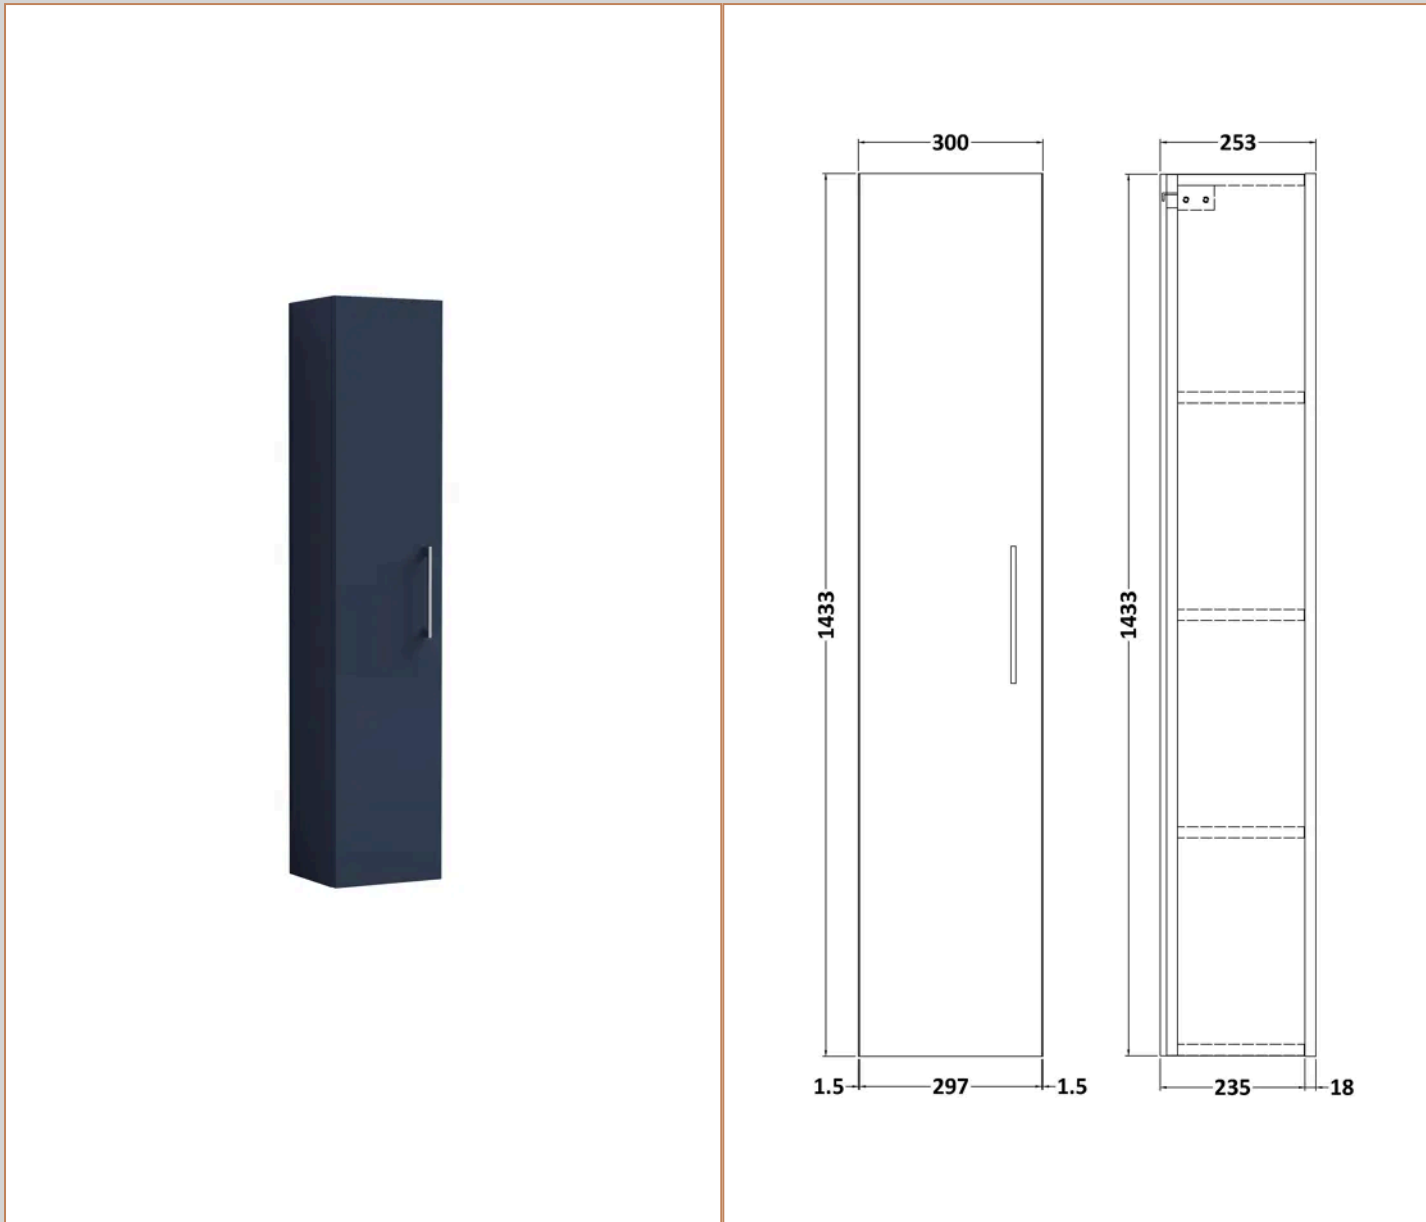

Sales Code: NVF2961

Barcode: 5056678447352

Brand: nuie

Description: nuie Arno 300mm Midnight Blue Wall Hung Tall Cabinet

Product Dimensions

Product	1433 x 300 x 253mm (H x W x D)
Packaged	275 x 320 x 1455mm (H x W x D)
Nett Weight	20.5 kg
Packaged Weight	21 kg

Product Details

Country of Origin	China
Product Material	Mfc Painted Matt
Colour/Finish	Midnight Blue
Mount Type	Wall Hung
Style	Contemporary
Handle Type	D Shape
Fixings Included	Yes
Construction Method	Cam & Wood Dowel
Construction Type	Rigid
Fsc Certified	Yes
Handles Included	Yes
Leg Set Included	No
Legs Included	No
Material Thickness	16 mm
No. Doors	1
No. Shelves	3
Number Of Shelves	3