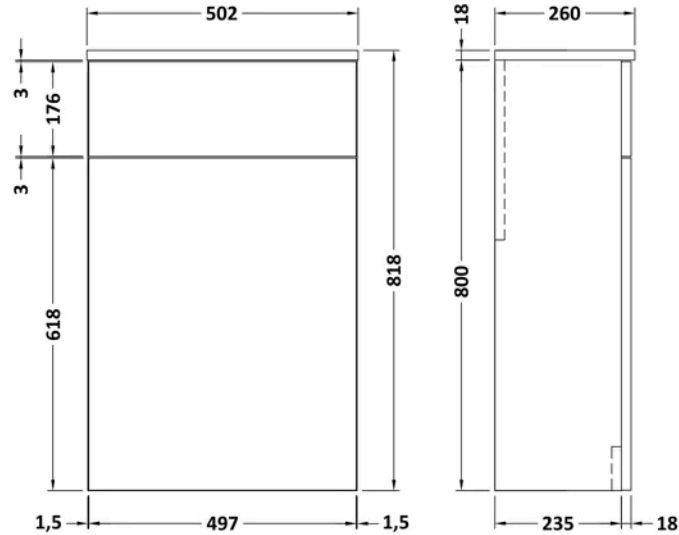

**Sales Code:** NVF2941

**Barcode:** 5056678447338

**Brand:** nuie

**Description:** nuie Arno 500mm Midnight Blue Floor Standing WC Unit

### Product Dimensions

|                 |                               |
|-----------------|-------------------------------|
| Product         | 818 x 502 x 260mm (H x W x D) |
| Packaged        | 825 x 525 x 260mm (H x W x D) |
| Nett Weight     | 13.1 kg                       |
| Packaged Weight | 13.6 kg                       |