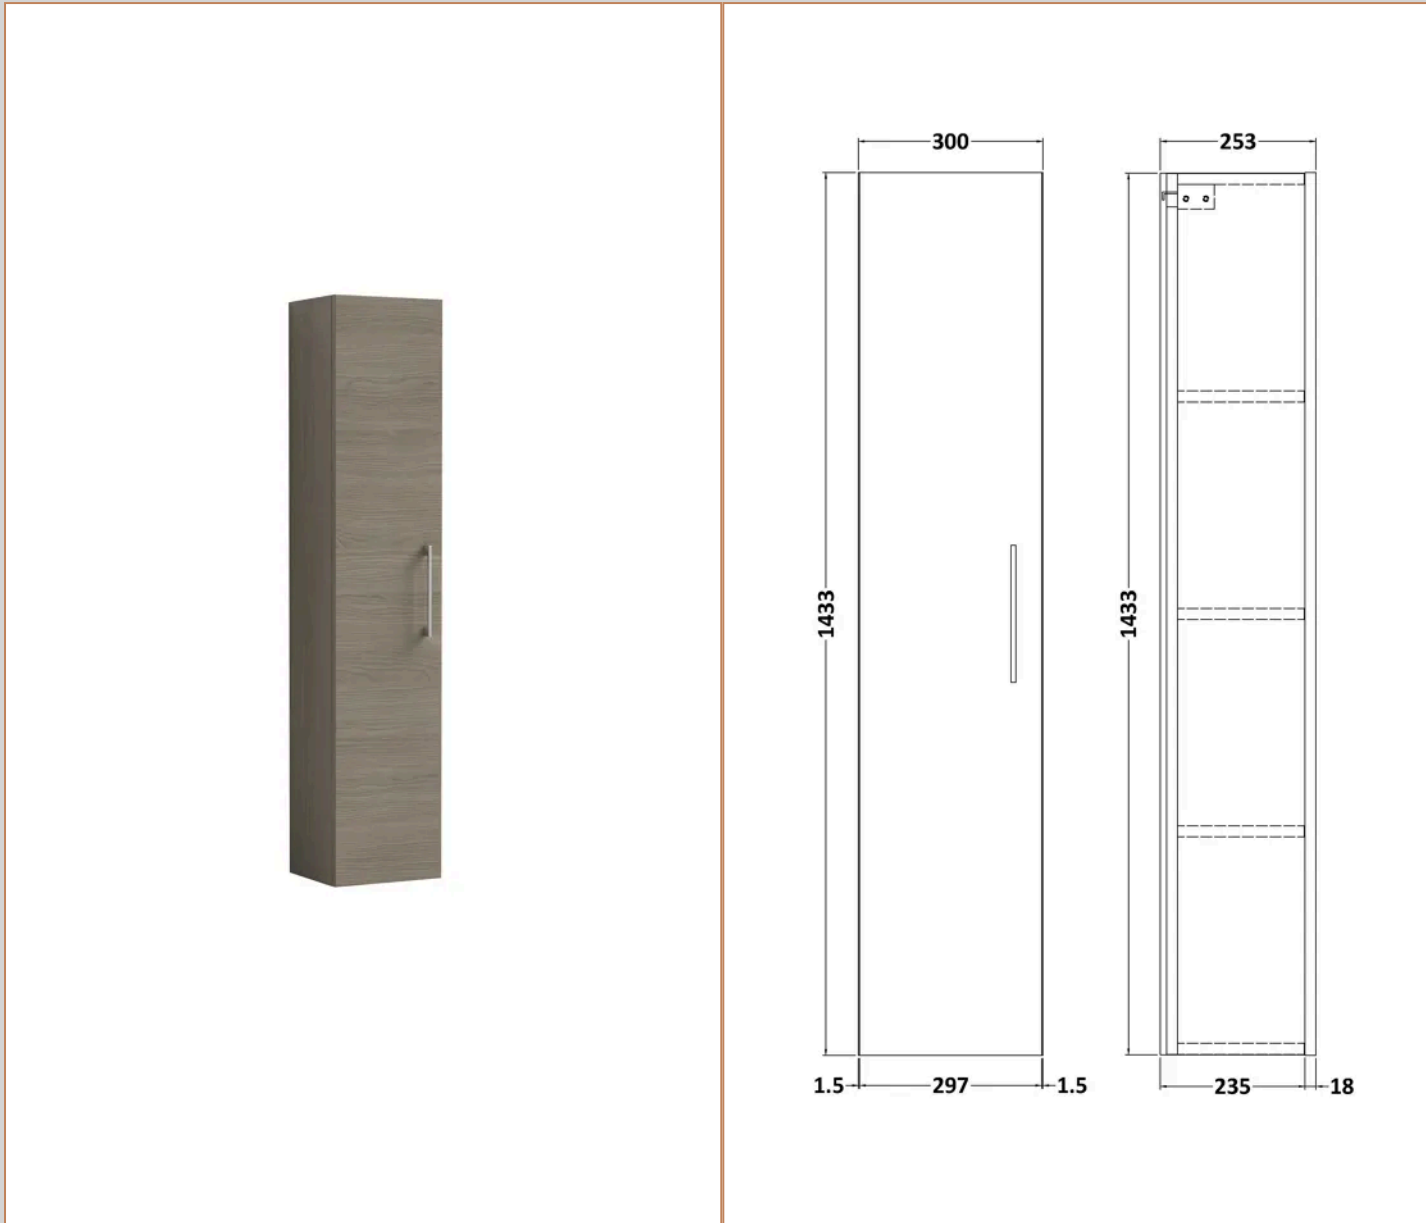

**Sales Code:** NVF2561

**Barcode:** 5056462660066

**Brand:** nuie

**Description:** nuie Arno 300mm Solace Oak Wall Hung Tall Cabinet

### Product Dimensions

Product	1435 x 300 x 260mm (H x W x D)
Packaged	825 x 525 x 260mm (H x W x D)
Nett Weight	20 kg
Packaged Weight	20.5 kg

### Product Details

Country of Origin	United Kingdom
Product Material	Mfc Textured Woodgrain
Colour/Finish	Solace Oak
Mount Type	Wall Hung
Style	Contemporary
Handle Type	D Shape
Fixings Included	Yes
Construction Method	Cam & Wood Dowel
Construction Type	Rigid
Fsc Certified	Yes
Handles Included	Yes
Leg Set Included	No
Legs Included	No
Material Thickness	18 mm
No. Doors	1
No. Shelves	2
Number Of Shelves	2