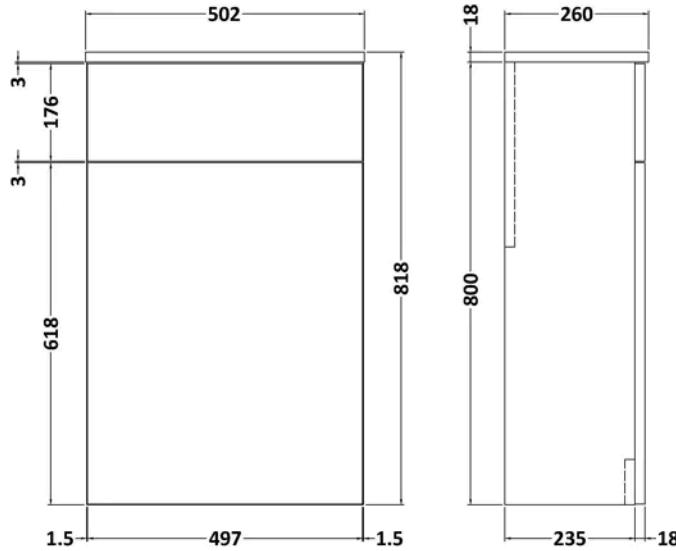

Sales Code: NVF2541

Barcode: 5056462660042

Brand: nuie

Description: nuie Arno 500mm Solace Oak Floor Standing WC Unit

Product Dimensions

Product	818 x 502 x 253mm (H x W x D)
Packaged	845 x 525 x 225mm (H x W x D)
Nett Weight	13.6 kg
Packaged Weight	13.6 kg

Product Details

Country of Origin	United Kingdom
Product Material	Mfc Textured Woodgrain
Colour/Finish	Solace Oak
Mount Type	Floor
Style	Contemporary
Construction Method	Cam & Wood Dowel
Construction Type	Rigid
Fsc Certified	Yes
Material Thickness	18 mm