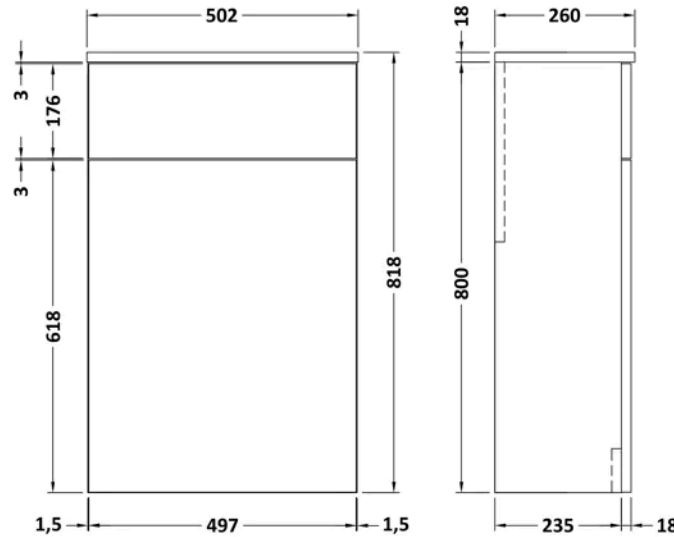

Sales Code: NVF2241

Barcode: 5056678405949

Brand: nuie

Description: nuie Arno 500mm Satin Grey Floor Standing WC Unit

Product Dimensions

Product	818 x 502 x 253mm (H x W x D)
Packaged	825 x 525 x 260mm (H x W x D)
Nett Weight	13.1 kg
Packaged Weight	13.6 kg

Product Details

Country of Origin	China
Product Material	Mfc Painted Matt
Colour/Finish	Satin Grey
Mount Type	Floor
Style	Contemporary
Construction Method	Cam & Wood Dowel
Construction Type	Rigid
Fsc Certified	Yes
Material Thickness	16 mm