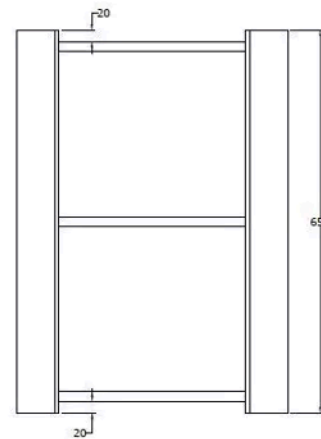

**Sales Code:** NVC118

**Barcode:** 5055369031368

**Brand:** nuie

**Description:** nuie Mayford 324mm Gloss White Wall Hung Corner Mirror Cabinet

NVC118 - CORNER MIRROR CABINET

**Product Dimensions**

Product	650 x 459 x 295mm (H x W x D)
Packaged	700 x 350 x 350mm (H x W x D)
Nett Weight	12.3 kg
Packaged Weight	13.1 kg

**Product Details**

Country of Origin	China
Product Material	Mfc Painted Glass
Colour/Finish	Gloss White
Mount Type	Wall Hung
Style	Contemporary
Handle Type	Bar Handle
Fixings Included	No
Construction Method	Cam & Wood Dowel
Ce Certified	No
Construction Type	Rigid
Handles Included	Yes
Leg Set Included	No
Legs Included	No
Material Thickness	18 mm
No. Doors	1
No. Shelves	1
Number Of Shelves	1