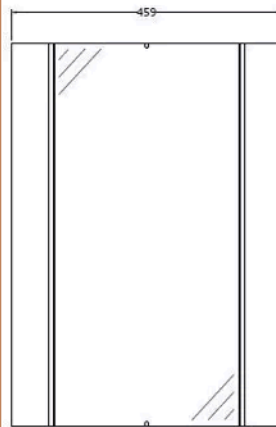

**Sales Code:** NVC118

**Barcode:** 5055369031368

**Brand:** nuie

**Description:** nuie Mayford 324mm Gloss White Wall Hung Corner Mirror Cabinet

NVC118 - CORNER MIRROR CABINET

**Product Dimensions**

Product	650 x 459 x 295mm (H x W x D)
Packaged	700 x 350 x 350mm (H x W x D)
Nett Weight	12.3 kg
Packaged Weight	13.1 kg

**Product Details**

Country of Origin	China
Product Material	Mfc Painted Glass
Colour/Finish	Gloss White
Mount Type	Wall Hung
Style	Contemporary
Handle Type	Bar Handle
Fixings Included	No
Construction Method	Cam & Wood Dowel
Ce Certified	No
Construction Type	Rigid
Handles Included	Yes
Leg Set Included	No
Legs Included	No
Material Thickness	18 mm
No. Doors	1
No. Shelves	1
Number Of Shelves	1