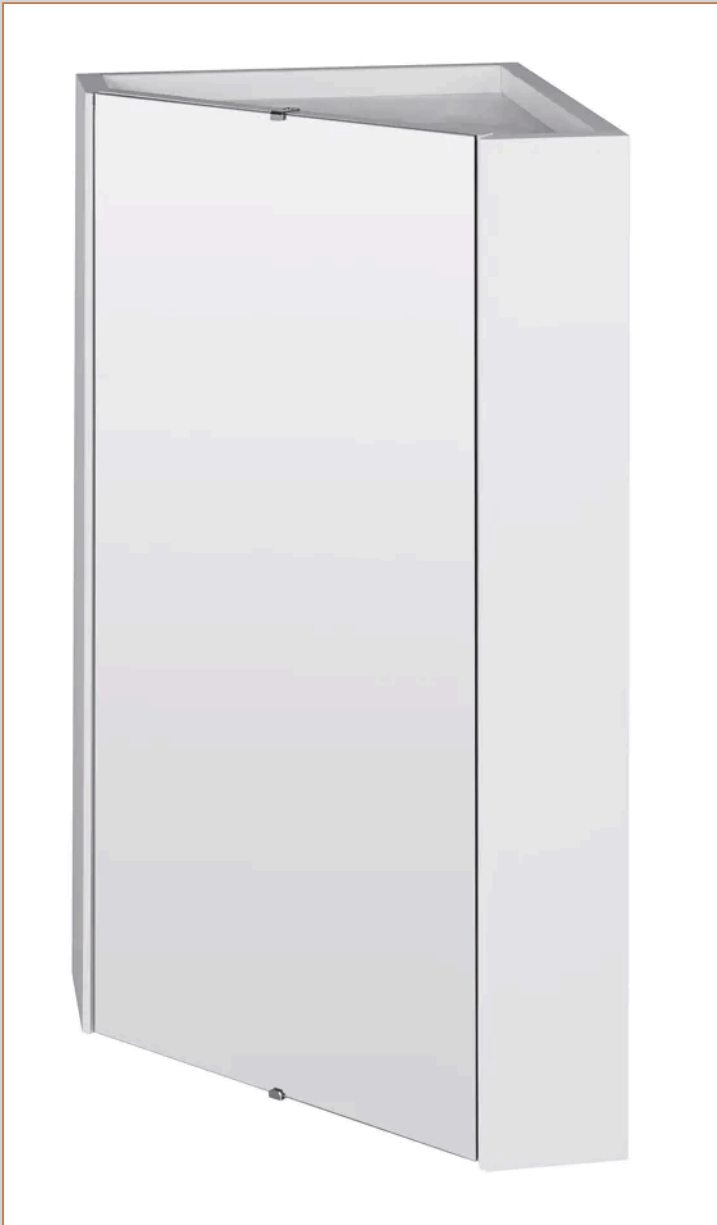

**Sales Code:** NVC118

**Barcode:** 5055369031368

**Brand:** nuie

**Description:** nuie Mayford 324mm Gloss White Wall Hung Corner Mirror Cabinet

NVC118 - CORNER MIRROR CABINET

**Product Dimensions**

Product	650 x 459 x 295mm (H x W x D)
Packaged	700 x 350 x 350mm (H x W x D)
Nett Weight	12.3 kg
Packaged Weight	13.1 kg

**Product Details**

Country of Origin	China
Product Material	Mfc Painted Glass
Colour/Finish	Gloss White
Mount Type	Wall Hung
Style	Contemporary
Handle Type	Bar Handle
Fixings Included	No
Construction Method	Cam & Wood Dowel
Ce Certified	No
Construction Type	Rigid
Handles Included	Yes
Leg Set Included	No
Legs Included	No
Material Thickness	18 mm
No. Doors	1
No. Shelves	1
Number Of Shelves	1