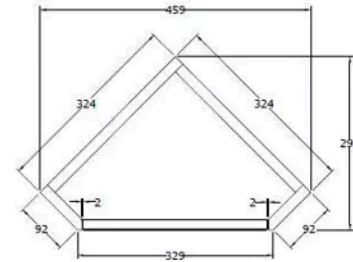

**Sales Code:** NVC118

**Barcode:** 5055369031368

**Brand:** nuie

**Description:** nuie Mayford 324mm Gloss White Wall Hung Corner Mirror Cabinet

NVC118 - CORNER MIRROR CABINET

**Product Dimensions**

Product	650 x 459 x 295mm (H x W x D)
Packaged	700 x 350 x 350mm (H x W x D)
Nett Weight	12.3 kg
Packaged Weight	13.1 kg

**Product Details**

Country of Origin	China
Product Material	Mfc Painted Glass
Colour/Finish	Gloss White
Mount Type	Wall Hung
Style	Contemporary
Handle Type	Bar Handle
Fixings Included	No
Construction Method	Cam & Wood Dowel
Ce Certified	No
Construction Type	Rigid
Handles Included	Yes
Leg Set Included	No
Legs Included	No
Material Thickness	18 mm
No. Doors	1
No. Shelves	1
Number Of Shelves	1