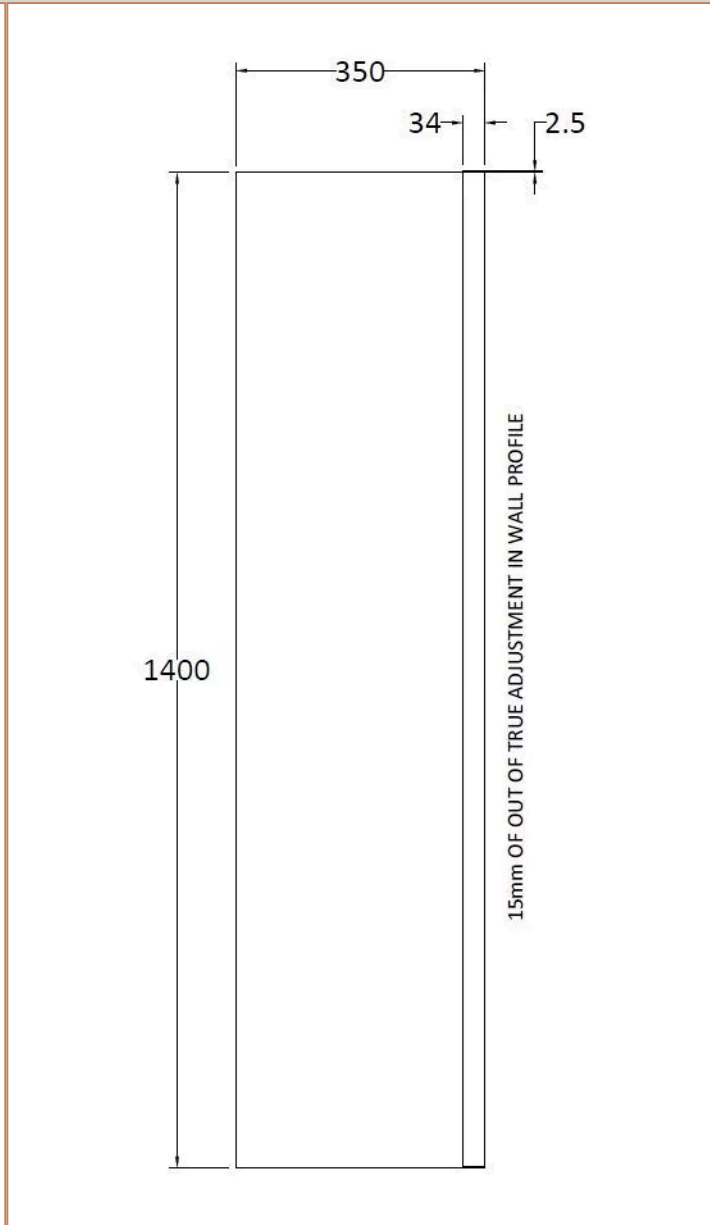

Sales Code: NSSF1

Barcode: 5055275897720

Brand: nuie

Description: nuie 350mm Chrome Bath Screen

Product Dimensions

Product	1400 x 350 x 26mm (H x W x D)
Packaged	1440 x 390 x 50mm (H x W x D)
Nett Weight	9 kg
Packaged Weight	9.6 kg

Product Details

Country of Origin	China
Product Material	Aluminium
Colour/Finish	Chrome
Style	Contemporary
Fixings Included	Yes
Easy Clean	No
Adjustment Max	390
Adjustment Min	15
Ce Certified	Yes
Declaration Of Performance	No
Easy Fit	No
Enclosure Design	Semi-Frameless
Frame Finish	Chrome
Glass Thickness	6 mm
Handles Included	No
Support Bar Included	No
Ukca Certified	Yes