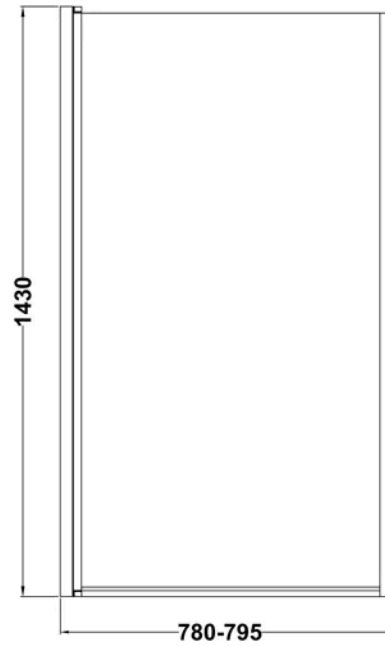

Sales Code: NSBS78

Barcode: 5056678459751

Brand: nuie

Description: nuie 800mm Brushed Brass Bath Screen

Product Dimensions

Product	1430 x 795 x 150mm (H x W x D)
Packaged	55 x 840 x 1460mm (H x W x D)
Nett Weight	18.2 kg
Packaged Weight	18.7 kg

Product Details

Country of Origin	China
Product Material	Aluminium
Colour/Finish	Brushed Brass
Style	Contemporary
Fixings Included	Yes
Easy Clean	No
Adjustment Max	795
Adjustment Min	780
Ce Certified	Yes
Easy Fit	No
Enclosure Design	Semi-Frameless
Frame Finish	Brushed Brass
Glass Thickness	6 mm