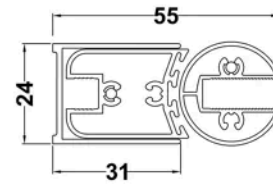

Sales Code: NSBS78

Barcode: 5056678459751

Brand: nuie

Description: nuie 800mm Brushed Brass Bath Screen

Product Dimensions

Product	1430 x 795 x 150mm (H x W x D)
Packaged	55 x 840 x 1460mm (H x W x D)
Nett Weight	18.2 kg
Packaged Weight	18.7 kg

Product Details

Country of Origin	China
Product Material	Aluminium
Colour/Finish	Brushed Brass
Style	Contemporary
Fixings Included	Yes
Easy Clean	No
Adjustment Max	795
Adjustment Min	780
Ce Certified	Yes
Easy Fit	No
Enclosure Design	Semi-Frameless
Frame Finish	Brushed Brass
Glass Thickness	6 mm