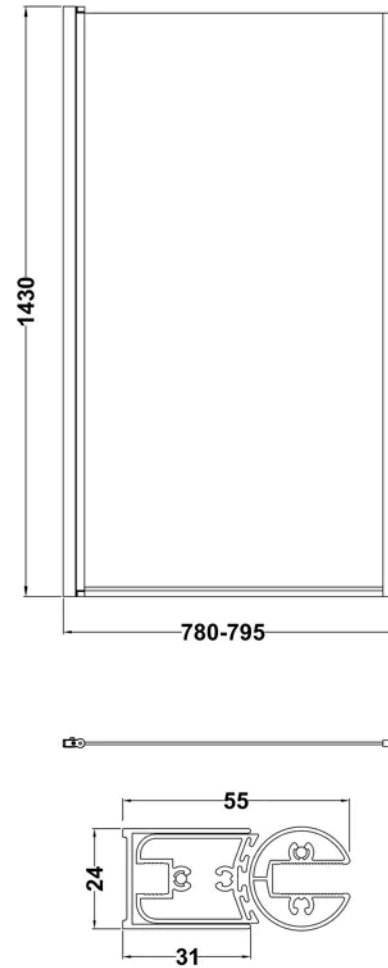

Sales Code: NSBS7

Barcode: 5055275824962

Brand: nuie

Description: nuie 800mm Chrome L-Shaped Hinged Bath Screen

Product Dimensions

Product	1430 x 795 x 150mm (H x W x D)
Packaged	55 x 840 x 1460mm (H x W x D)
Nett Weight	18.2 kg
Packaged Weight	18.7 kg

Product Details

Country of Origin	China
Product Material	Aluminium
Colour/Finish	Chrome
Style	Contemporary
Fixings Included	Yes
Easy Clean	No
Adjustment Max	795
Adjustment Min	780
Ce Certified	Yes
Declaration Of Performance	No
Easy Fit	No
Enclosure Design	Semi-Frameless
Frame Finish	Chrome
Glass Thickness	6 mm
Handles Included	No
Support Bar Included	No
Swing In Dimension	777 mm
Swing Out Dimension	777 mm
Ukca Certified	Yes