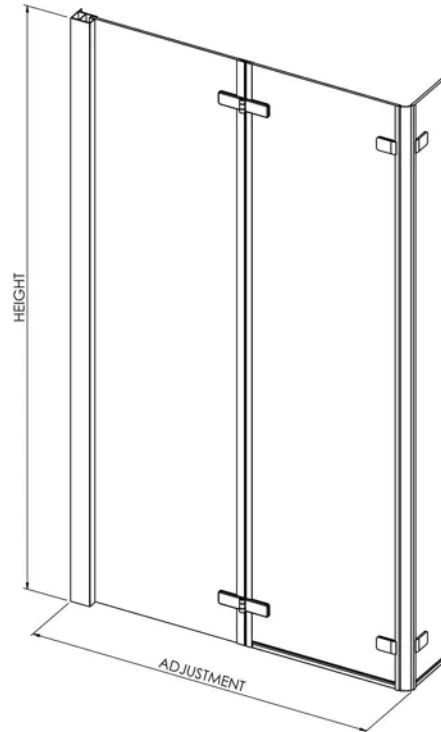

**Sales Code:** NSBS3

**Barcode:** 5055369043866

**Brand:** nuie

**Description:** nuie 800mm Chrome L-Shaped Hinged Bath Screen

CODE	GLASS THICKNESS (mm)	HEIGHT (mm)	MIN ADJUSTMENT (mm)	MAX ADJUSTMENT (mm)
NSBS3	6	1400	800	825

### Product Dimensions

Product	1400 x 812 x 38mm (H x W x D)
Packaged	65 x 455 x 1460mm (H x W x D)
Nett Weight	24.5 kg
Packaged Weight	24.5 kg

### Packaging Details

Label Size (mm)	40 x 140
-----------------	----------

### Product Details

Country of Origin	China
Product Material	Aluminium
Colour/Finish	Chrome
Style	Contemporary
Fixings Included	Yes
Easy Clean	No
Adjustment Max	810
Adjustment Min	800
Ce Certified	Yes
Declaration Of Performance	Yes
Easy Fit	No
Enclosure Design	Semi-Frameless
Frame Finish	Chrome
Glass Thickness	6 mm
Handles Included	No
Support Bar Included	No
Swing In Dimension	400 mm
Swing Out Dimension	400 mm
Ukca Certified	Yes