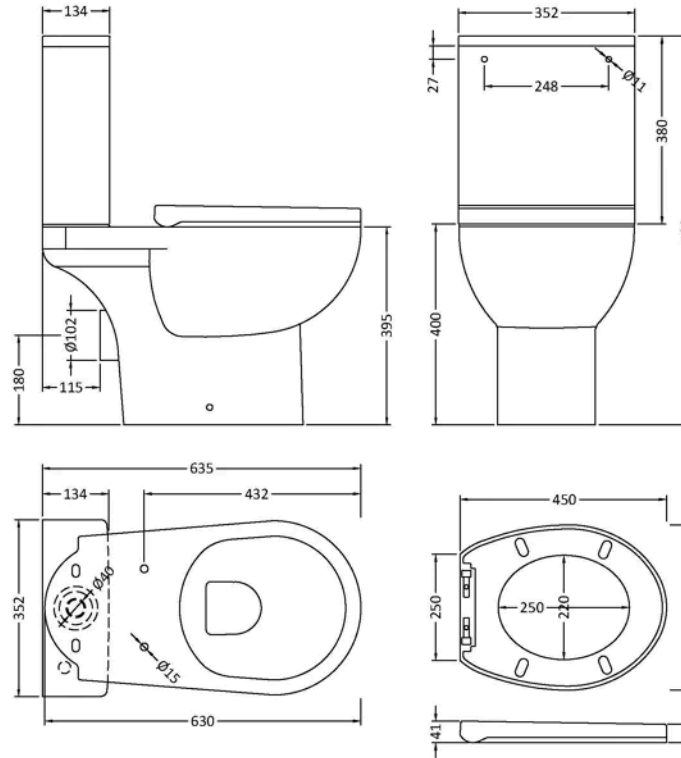

Sales Code: NCS750

Barcode: 5056678446829

Brand: nuie

Description: nuie Fay Rimless Close Coupled Toilet

Product Dimensions

| | |
|-----------------|-------------------------------|
| Product | 780 x 355 x 635mm (H x W x D) |
| Packaged | 415 x 410 x 725mm (H x W x D) |
| Nett Weight | 29 kg |
| Packaged Weight | 31 kg |

Packaging Details

| | |
|-----------------|----------|
| Label Size (mm) | 100 x 50 |
| Label Colour | White |
| Label Qty | 2.0000 |

Product Details

| | |
|------------------------|------------------------|
| Country of Origin | China |
| Product Material | Vitreous China |
| Colour/Finish | White |
| Style | Contemporary |
| Fixings Included | No |
| Ce Certified | Yes |
| Cistern Fittings | Loose 6/3L |
| Cistern Lever Type | Plastic Chrome Plated |
| Flush Operating Type | Push Button |
| Includes Seat | Yes |
| Pan Trap Style | P-Trap |
| Pan Type | Open To Wall |
| Toilet Seat Function | Soft Close |
| Toilet Seat Hinge Type | Quick Release, Top Fix |
| Toilet Seat Type | Round |
| Ukca Certified | Yes |