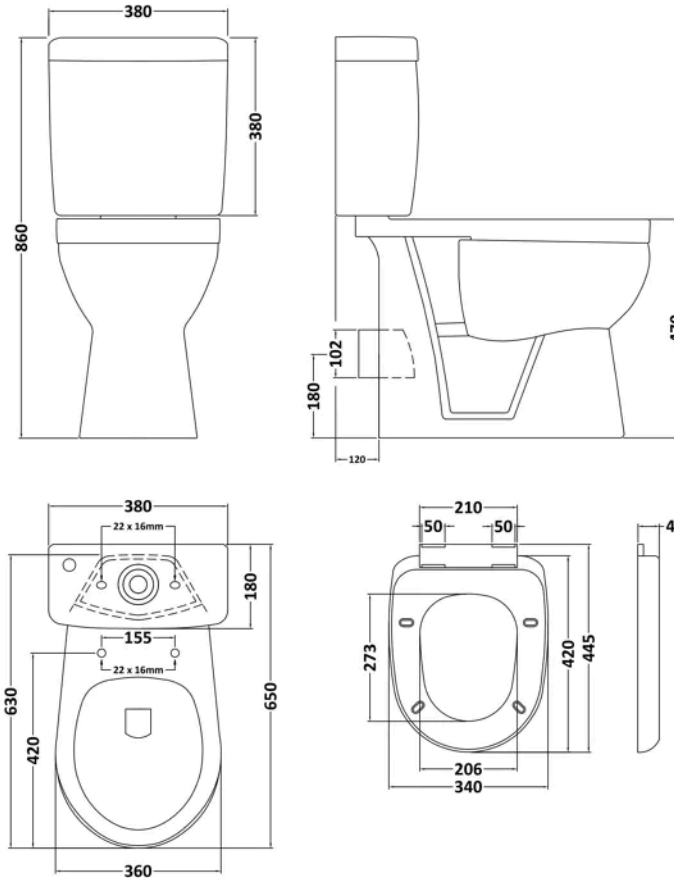

**Sales Code:** NCS500

**Barcode:** 5055275811399

**Brand:** nuie

**Description:** nuie Accessible Comfort Height Close Coupled Toilet

### Product Dimensions

Product	870 x 370 x 650mm (H x W x D)
Packaged	500 x 390 x 690mm (H x W x D)
Nett Weight	37.16 kg
Packaged Weight	37.16 kg

### Product Details

Country of Origin	China
Product Material	Vitreous China
Colour/Finish	White
Style	Contemporary
Ce Certified	Yes
Includes Seat	Yes
Pan Type	Comfort Height