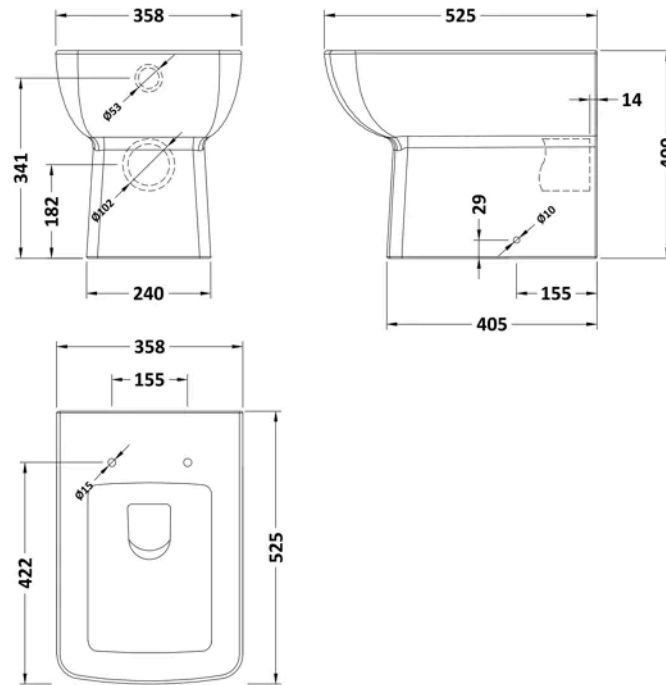

**Sales Code:** NCK106

**Barcode:** 5056678441374

**Brand:** nuie

**Description:** nuie Cleo Square Rimless Back to Wall Toilet Pan

**Product Dimensions**

|                 |                               |
|-----------------|-------------------------------|
| Product         | 400 x 358 x 525mm (H x W x D) |
| Packaged        | 410 x 365 x 545mm (H x W x D) |
| Nett Weight     | 24.5 kg                       |
| Packaged Weight | 25 kg                         |

**Product Details**

|                        |                |
|------------------------|----------------|
| Country of Origin      | China          |
| Product Material       | Vitreous China |
| Colour/Finish          | White          |
| Style                  | Contemporary   |
| Ce Certified           | Yes            |
| Includes Seat          | No             |
| Pan Trap Style         | P-Trap         |
| Pan Type               | Back To Wall   |
| Toilet Seat Function   | Soft Close     |
| Toilet Seat Hinge Type | Top Fix        |