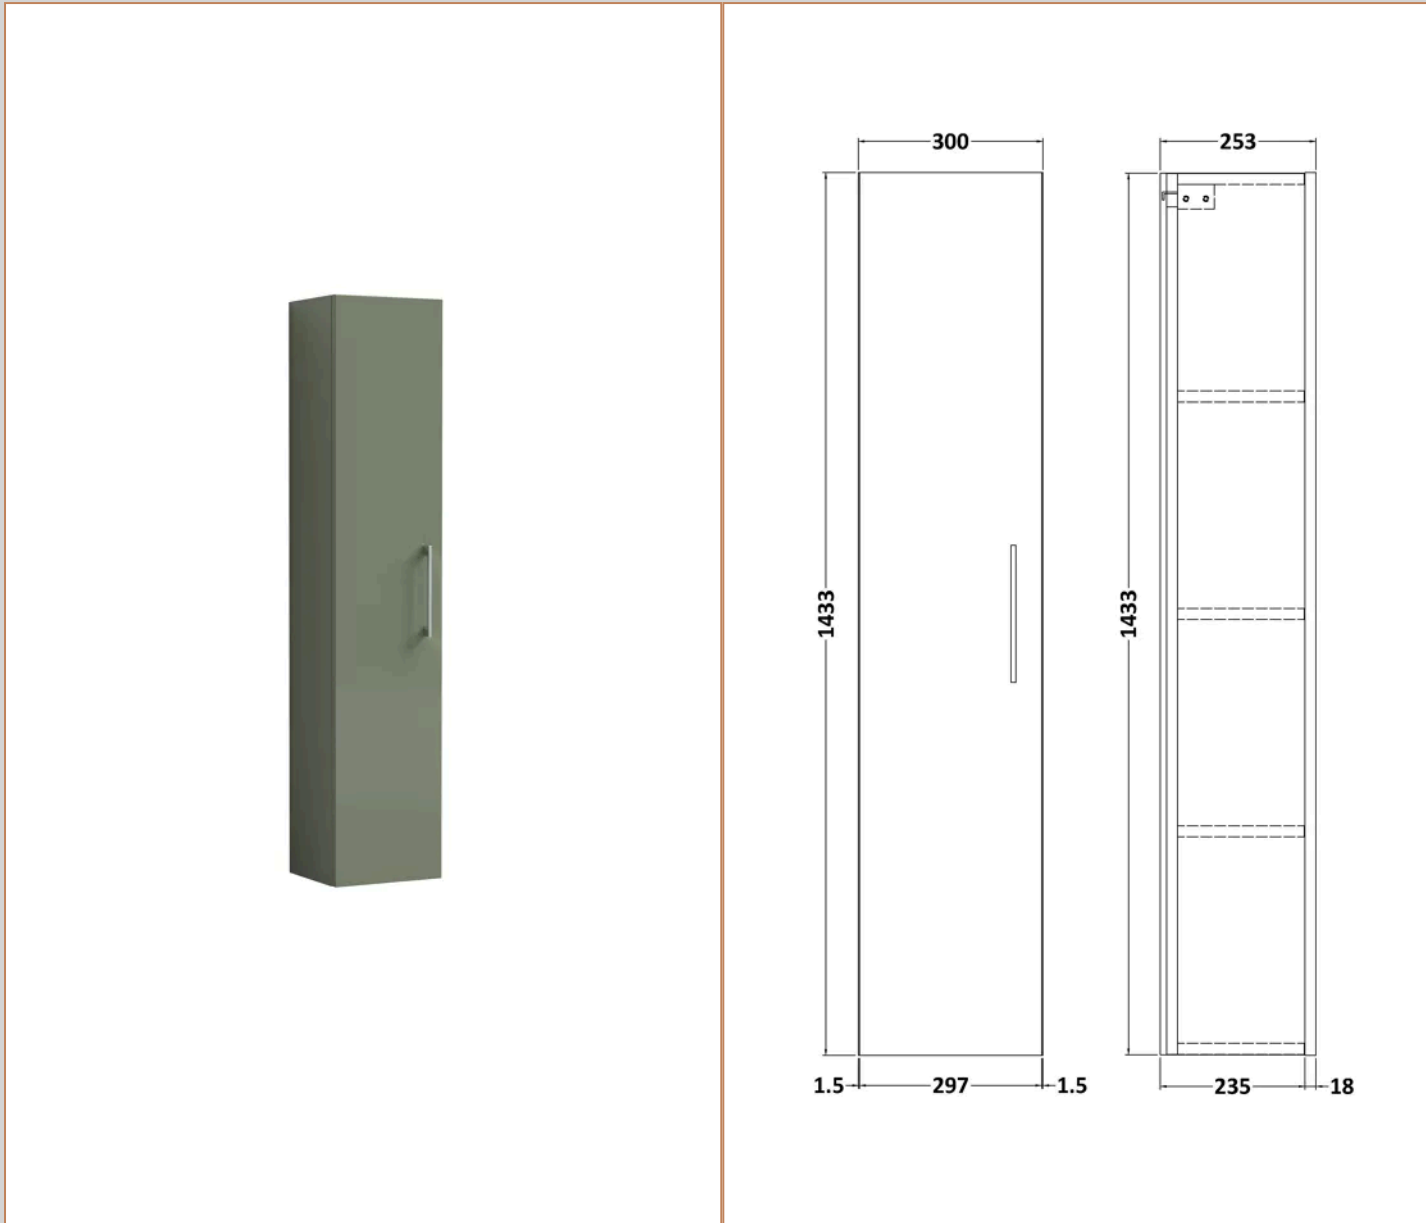

Sales Code: MOE861

Barcode: 5056462658155

Brand: nuie

Description: nuie Arno 300mm Satin Green Wall Hung Tall Cabinet

Product Dimensions

Product	1433 x 300 x 253mm (H x W x D)
Packaged	1455 x 320 x 275mm (H x W x D)
Nett Weight	20.5 kg
Packaged Weight	21 kg

Product Details

Country of Origin	China
Product Material	Mfc Painted Matt
Colour/Finish	Satin Green
Mount Type	Wall Hung
Style	Contemporary
Handle Type	D Shape
Fixings Included	Yes
Construction Method	Cam & Wood Dowel
Construction Type	Rigid
Fsc Certified	Yes
Handles Included	Yes
Leg Set Included	No
Legs Included	No
Material Thickness	16 mm
No. Doors	1
No. Shelves	2
Number Of Shelves	2