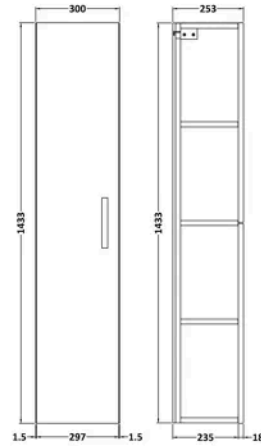

Sales Code: MOE2261

Barcode: 5056678406083

Brand: nuie

Description: nuie Arno 300mm Satin Grey Wall Hung Tall Cabinet

Product Dimensions

Product	1433 x 300 x 253mm (H x W x D)
Packaged	1455 x 320 x 275mm (H x W x D)
Nett Weight	20.5 kg
Packaged Weight	21 kg

Product Details

Country of Origin	China
Product Material	Mfc Painted Matt
Colour/Finish	Satin Grey
Mount Type	Wall Hung
Style	Contemporary
Handle Type	D Shape
Fixings Included	Yes
Construction Method	Cam & Wood Dowel
Construction Type	Rigid
Fsc Certified	Yes
Handles Included	Yes
Leg Set Included	No
Legs Included	No
Material Thickness	16 mm
No. Doors	1
No. Shelves	2
Number Of Shelves	2