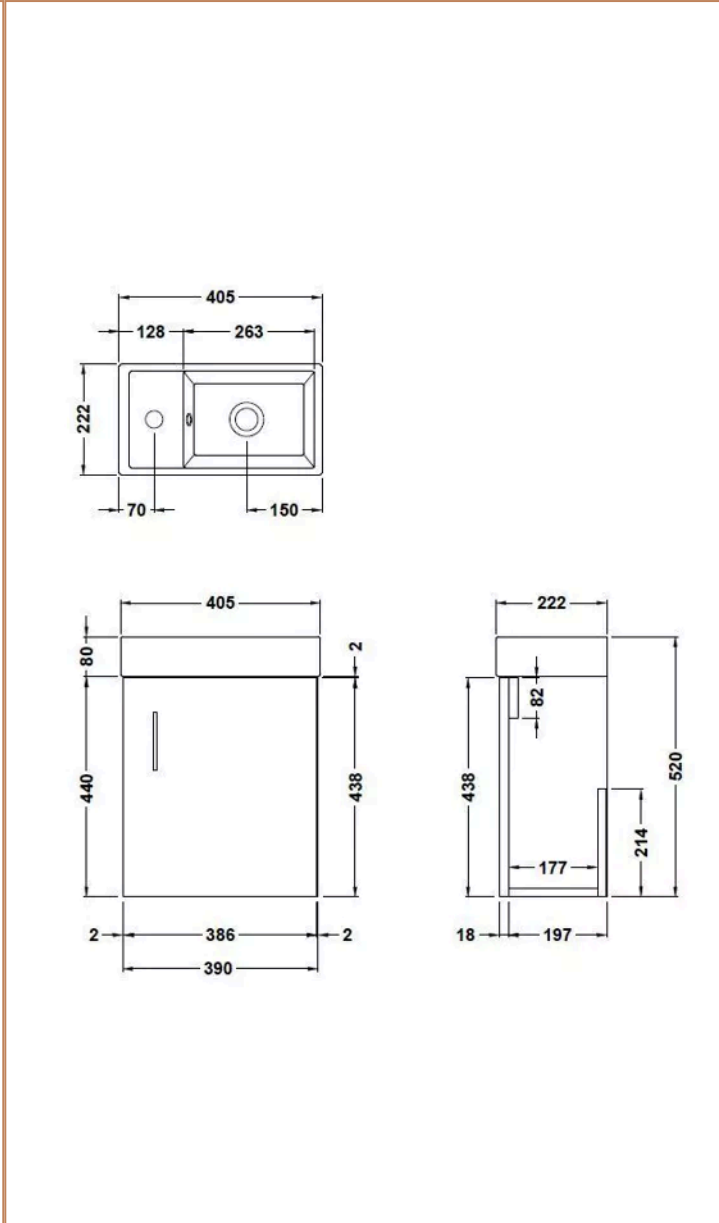

**Sales Code:** MIN025

**Barcode:** 5056678431283

**Brand:** nuie

**Description:** nuie Vault 400mm Soft Black Wall Hung 1 Door Compact Vanity Unit With 1 Tap Hole Basin

**Product Dimensions**

Product	440 x 400 x 222mm (H x W x D)
Packaged	465 x 245 x 410mm (H x W x D)
Nett Weight	12 kg
Packaged Weight	12.8 kg

**Product Details**

Country of Origin	United Kingdom
Product Material	Mfc Painted Matt
Colour/Finish	Soft Black
Mount Type	Floor
Style	Contemporary
Handle Type	Bar Handle
Construction Method	Cam & Wood Dowel
Construction Type	Rigid
Fsc Certified	Yes
Handles Included	Yes
Inner Bowl Height	100 mm
Leg Set Included	No
Legs Included	No
Material Thickness	18 mm
No. Doors	1
No. Of Tapholes	1
No. Shelves	1
Number Of Bowls	1
Number Of Shelves	1
Overflow Included	Yes
Tap Included	No
Waste Included	No