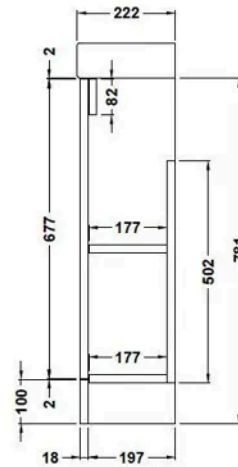

**Sales Code:**  
MIN024

**Barcode:** 5056678431238

**Brand:** nuie

**Description:** nuie Vault 400mm Soft Black Floor Standing 1 Door Compact Vanity Unit With 1 Tap Hole Basin

### Product Dimensions

Product	781 x 400 x 222mm (H x W x D)
Packaged	830 x 240 x 410mm (H x W x D)
Nett Weight	17.5 kg
Packaged Weight	18.5 kg

### Product Details

Country of Origin	United Kingdom
Product Material	Mfc Painted Matt
Colour/Finish	Soft Black
Mount Type	Wall Hung
Style	Contemporary
Handle Type	Bar Handle
Construction Method	Cam & Wood Dowel
Construction Type	Rigid
Fsc Certified	Yes
Handles Included	Yes
Inner Bowl Height	100 mm
Leg Set Included	No
Legs Included	No
Material Thickness	18 mm
No. Doors	1
No. Of Tapholes	1
Number Of Bowls	1
Overflow Included	Yes
Tap Included	No
Waste Included	No