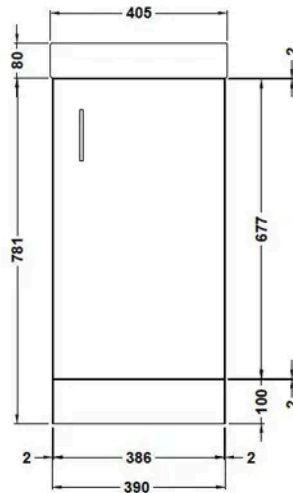

**Sales Code:**  
MIN024

**Barcode:** 5056678431238

**Brand:** nuie

**Description:** nuie Vault 400mm Soft Black Floor Standing 1 Door Compact Vanity Unit With 1 Tap Hole Basin

### Product Dimensions

Product	781 x 400 x 222mm (H x W x D)
Packaged	830 x 240 x 410mm (H x W x D)
Nett Weight	17.5 kg
Packaged Weight	18.5 kg

### Product Details

Country of Origin	United Kingdom
Product Material	Mfc Painted Matt
Colour/Finish	Soft Black
Mount Type	Wall Hung
Style	Contemporary
Handle Type	Bar Handle
Construction Method	Cam & Wood Dowel
Construction Type	Rigid
Fsc Certified	Yes
Handles Included	Yes
Inner Bowl Height	100 mm
Leg Set Included	No
Legs Included	No
Material Thickness	18 mm
No. Doors	1
No. Of Tapholes	1
Number Of Bowls	1
Overflow Included	Yes
Tap Included	No
Waste Included	No