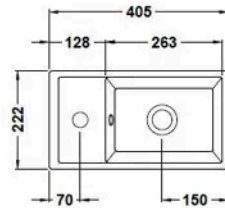

**Sales Code:**  
MIN024

**Barcode:** 5056678431238

**Brand:** nuie

**Description:** nuie Vault 400mm Soft Black Floor Standing 1 Door Compact Vanity Unit With 1 Tap Hole Basin

### Product Dimensions

Product	781 x 400 x 222mm (H x W x D)
Packaged	830 x 240 x 410mm (H x W x D)
Nett Weight	17.5 kg
Packaged Weight	18.5 kg

### Product Details

Country of Origin	United Kingdom
Product Material	Mfc Painted Matt
Colour/Finish	Soft Black
Mount Type	Wall Hung
Style	Contemporary
Handle Type	Bar Handle
Construction Method	Cam & Wood Dowel
Construction Type	Rigid
Fsc Certified	Yes
Handles Included	Yes
Inner Bowl Height	100 mm
Leg Set Included	No
Legs Included	No
Material Thickness	18 mm
No. Doors	1
No. Of Tapholes	1
Number Of Bowls	1
Overflow Included	Yes
Tap Included	No
Waste Included	No