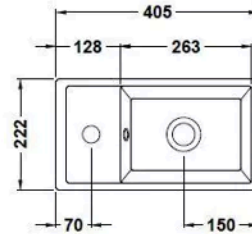

**Sales Code:**  
MIN014

**Barcode:** 5056211809395

**Brand:** nuie

**Description:** nuie Vault 400mm Gloss Grey Floor Standing 1 Door Compact Vanity Unit With 1 Tap Hole Basin

### Product Dimensions

|                 |                               |
|-----------------|-------------------------------|
| Product         | 861 x 405 x 222mm (H x W x D) |
| Packaged        | 800 x 410 x 235mm (H x W x D) |
| Nett Weight     | 25.5 kg                       |
| Packaged Weight | 26 kg                         |

### Product Details

|                     |                  |
|---------------------|------------------|
| Country of Origin   | United Kingdom   |
| Product Material    | Mfc Gloss        |
| Colour/Finish       | Gloss Grey       |
| Mount Type          | Floor            |
| Style               | Contemporary     |
| Handle Type         | Bar Handle       |
| Construction Method | Cam & Wood Dowel |
| Construction Type   | Rigid            |
| Fsc Certified       | Yes              |
| Handles Included    | Yes              |
| Inner Bowl Height   | 100 mm           |
| Leg Set Included    | No               |
| Legs Included       | No               |
| Material Thickness  | 18 mm            |
| No. Doors           | 1                |
| No. Of Tapholes     | 1                |
| No. Shelves         | 1                |
| Number Of Bowls     | 1                |
| Number Of Shelves   | 1                |
| Overflow Included   | Yes              |
| Tap Included        | No               |
| Waste Included      | No               |