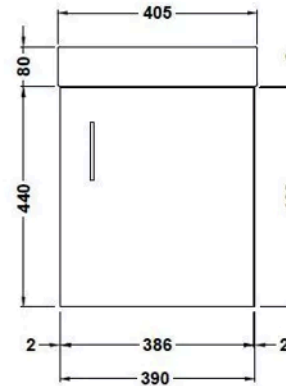

**Sales Code:**  
MIN014

**Barcode:** 5056211809395

**Brand:** nuie

**Description:** nuie Vault 400mm Gloss Grey Floor Standing 1 Door Compact Vanity Unit With 1 Tap Hole Basin

### Product Dimensions

|                 |                               |
|-----------------|-------------------------------|
| Product         | 861 x 405 x 222mm (H x W x D) |
| Packaged        | 800 x 410 x 235mm (H x W x D) |
| Nett Weight     | 25.5 kg                       |
| Packaged Weight | 26 kg                         |

### Product Details

|                     |                  |
|---------------------|------------------|
| Country of Origin   | United Kingdom   |
| Product Material    | Mfc Gloss        |
| Colour/Finish       | Gloss Grey       |
| Mount Type          | Floor            |
| Style               | Contemporary     |
| Handle Type         | Bar Handle       |
| Construction Method | Cam & Wood Dowel |
| Construction Type   | Rigid            |
| Fsc Certified       | Yes              |
| Handles Included    | Yes              |
| Inner Bowl Height   | 100 mm           |
| Leg Set Included    | No               |
| Legs Included       | No               |
| Material Thickness  | 18 mm            |
| No. Doors           | 1                |
| No. Of Tapholes     | 1                |
| No. Shelves         | 1                |
| Number Of Bowls     | 1                |
| Number Of Shelves   | 1                |
| Overflow Included   | Yes              |
| Tap Included        | No               |
| Waste Included      | No               |