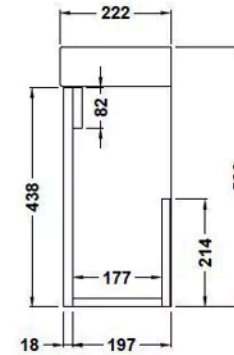

**Sales Code:**  
MIN014

**Barcode:** 5056211809395

**Brand:** nuie

**Description:** nuie Vault 400mm Gloss Grey Floor Standing 1 Door Compact Vanity Unit With 1 Tap Hole Basin

### Product Dimensions

|                 |                               |
|-----------------|-------------------------------|
| Product         | 861 x 405 x 222mm (H x W x D) |
| Packaged        | 800 x 410 x 235mm (H x W x D) |
| Nett Weight     | 25.5 kg                       |
| Packaged Weight | 26 kg                         |

### Product Details

|                     |                  |
|---------------------|------------------|
| Country of Origin   | United Kingdom   |
| Product Material    | Mfc Gloss        |
| Colour/Finish       | Gloss Grey       |
| Mount Type          | Floor            |
| Style               | Contemporary     |
| Handle Type         | Bar Handle       |
| Construction Method | Cam & Wood Dowel |
| Construction Type   | Rigid            |
| Fsc Certified       | Yes              |
| Handles Included    | Yes              |
| Inner Bowl Height   | 100 mm           |
| Leg Set Included    | No               |
| Legs Included       | No               |
| Material Thickness  | 18 mm            |
| No. Doors           | 1                |
| No. Of Tapholes     | 1                |
| No. Shelves         | 1                |
| Number Of Bowls     | 1                |
| Number Of Shelves   | 1                |
| Overflow Included   | Yes              |
| Tap Included        | No               |
| Waste Included      | No               |