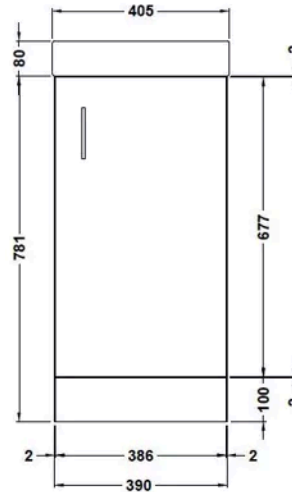

Sales Code: MIN013

Barcode: 5056211815112

Brand: nuie

Description: nuie Vault 400mm Gloss Grey Wall Hung 1 Door Compact Vanity Unit With 1 Tap Hole Basin

Product Dimensions

Product	520 x 405 x 222mm (H x W x D)
Packaged	460 x 410 x 235mm (H x W x D)
Nett Weight	13 kg
Packaged Weight	13.2 kg

Product Details

Country of Origin	United Kingdom
Product Material	Mfc Gloss
Colour/Finish	Gloss Grey
Mount Type	Wall Hung
Style	Contemporary
Handle Type	Bar Handle
Construction Method	Cam & Wood Dowel
Construction Type	Rigid
Fsc Certified	Yes
Handles Included	Yes
Inner Bowl Height	100 mm
Leg Set Included	No
Legs Included	No
Material Thickness	18 mm
No. Doors	1
No. Of Tapholes	1
Number Of Bowls	1
Overflow Included	Yes
Tap Included	No
Waste Included	No