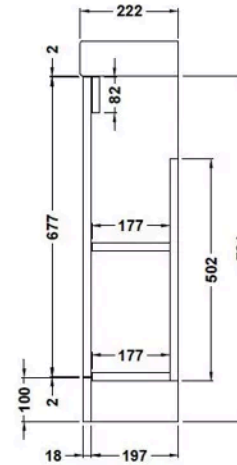

Sales Code: MIN013

Barcode: 5056211815112

Brand: nuie

Description: nuie Vault 400mm Gloss Grey Wall Hung 1 Door Compact Vanity Unit With 1 Tap Hole Basin

Product Dimensions

Product	520 x 405 x 222mm (H x W x D)
Packaged	460 x 410 x 235mm (H x W x D)
Nett Weight	13 kg
Packaged Weight	13.2 kg

Product Details

Country of Origin	United Kingdom
Product Material	Mfc Gloss
Colour/Finish	Gloss Grey
Mount Type	Wall Hung
Style	Contemporary
Handle Type	Bar Handle
Construction Method	Cam & Wood Dowel
Construction Type	Rigid
Fsc Certified	Yes
Handles Included	Yes
Inner Bowl Height	100 mm
Leg Set Included	No
Legs Included	No
Material Thickness	18 mm
No. Doors	1
No. Of Tapholes	1
Number Of Bowls	1
Overflow Included	Yes
Tap Included	No
Waste Included	No