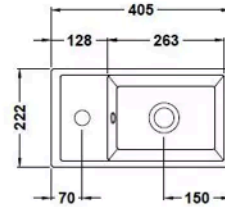

Sales Code: MIN013

Barcode: 5056211815112

Brand: nuie

Description: nuie Vault 400mm Gloss Grey Wall Hung 1 Door Compact Vanity Unit With 1 Tap Hole Basin

Product Dimensions

Product	520 x 405 x 222mm (H x W x D)
Packaged	460 x 410 x 235mm (H x W x D)
Nett Weight	13 kg
Packaged Weight	13.2 kg

Product Details

Country of Origin	United Kingdom
Product Material	Mfc Gloss
Colour/Finish	Gloss Grey
Mount Type	Wall Hung
Style	Contemporary
Handle Type	Bar Handle
Construction Method	Cam & Wood Dowel
Construction Type	Rigid
Fsc Certified	Yes
Handles Included	Yes
Inner Bowl Height	100 mm
Leg Set Included	No
Legs Included	No
Material Thickness	18 mm
No. Doors	1
No. Of Tapholes	1
Number Of Bowls	1
Overflow Included	Yes
Tap Included	No
Waste Included	No