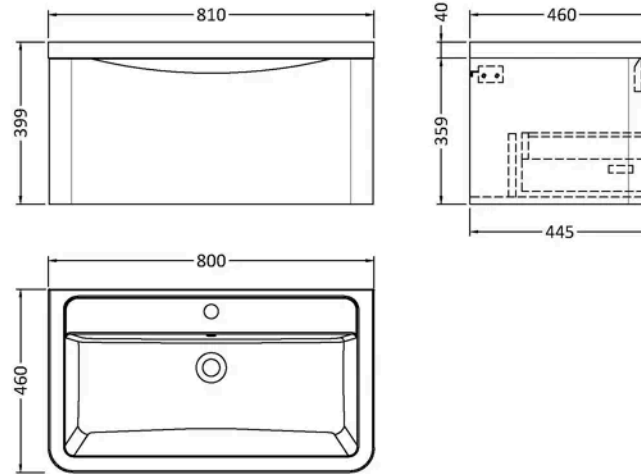

**Sales Code:** LUN806A

**Barcode:** 5056462646008

**Brand:** nuie

**Description:** nuie Lunar 800mm Satin Green 1 Drawer Wall Hung Vanity Unit With Basin

### Product Dimensions

Product	399 x 800 x 445mm (H x W x D)
Packaged	550 x 550 x 550mm (H x W x D)
Nett Weight	44.62 kg
Packaged Weight	0 kg

### Product Details

Country of Origin	China
Product Material	Ceramic, Mfc Painted Matt
Colour/Finish	Satin Green
Mount Type	Wall Hung
Style	Contemporary
Handle Type	Inset
Construction Method	Cam & Wood Dowel
Construction Type	Rigid
Drawer Type	80mm High Metal S/C Inc Gallery
Fsc Certified	Yes
Handles Included	No
Inner Bowl Depth	315 mm
Inner Bowl Height	105 mm
Inner Bowl Width	755 mm
Leg Set Included	No
Legs Included	No
Material Thickness	18 mm
No. Drawers	1
No. Of Tapholes	1
Number Of Bowls	1
Overflow Cover Included	Yes
Overflow Included	Yes
Tap Included	No
Waste Included	No
Waste Shroud	Yes