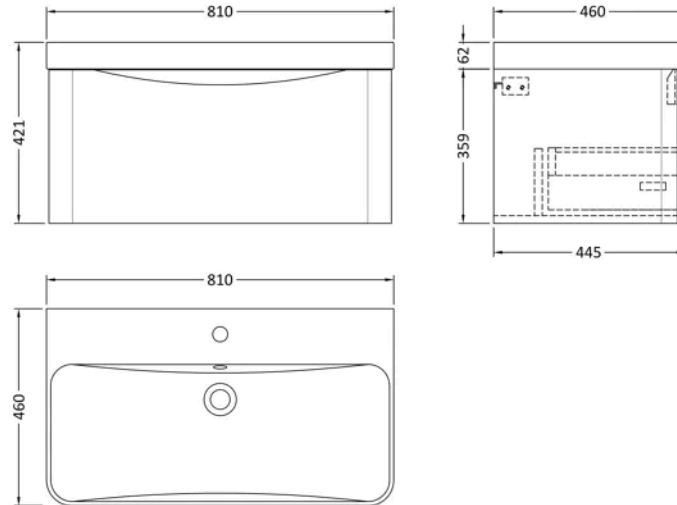

Sales Code: LUN306B

Barcode: 5056678435168

Brand: nuie

Description: nuie Lunar 800mm Satin Blue 1 Drawer Wall Hung Vanity Unit With Thin Edge Basin

Product Dimensions

Packaged	550 x 550 x 550mm (H x W x D)
Nett Weight	44.62 kg
Packaged Weight	45.62 kg

Product Details

Country of Origin	China
Product Material	Ceramic, Mfc Painted Matt
Colour/Finish	Satin Blue
Mount Type	Wall Hung
Style	Contemporary
Handle Type	Inset
Construction Method	Cam & Wood Dowel
Construction Type	Rigid
Drawer Type	80mm High Metal S/C Inc Gallery
Fsc Certified	Yes
Handles Included	No
Inner Bowl Depth	330 mm
Inner Bowl Height	110 mm
Inner Bowl Width	590 mm
Leg Set Included	No
Legs Included	No
Material Thickness	18 mm
No. Drawers	1
No. Of Tapholes	1
Number Of Bowls	1
Overflow Cover Included	Yes
Overflow Included	Yes
Tap Included	No
Waste Included	No
Waste Shroud	Yes