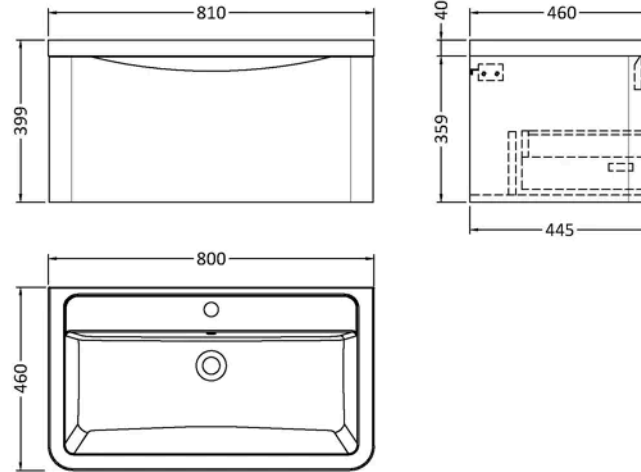

Sales Code: LUN306A

Barcode: 5056462645995

Brand: nuie

Description: nuie Lunar 800mm Satin Blue 1 Drawer Wall Hung Vanity Unit With Basin

Product Dimensions

Product	399 x 800 x 445mm (H x W x D)
Packaged	550 x 550 x 550mm (H x W x D)
Nett Weight	44.62 kg
Packaged Weight	0 kg

Product Details

Country of Origin	China
Product Material	Ceramic, Mfc Painted Matt
Colour/Finish	Satin Blue
Mount Type	Wall Hung
Style	Contemporary
Handle Type	Inset
Construction Method	Cam & Wood Dowel
Construction Type	Rigid
Drawer Type	80mm High Metal S/C Inc Gallery
Fsc Certified	Yes
Handles Included	No
Inner Bowl Depth	315 mm
Inner Bowl Height	105 mm
Inner Bowl Width	755 mm
Leg Set Included	No
Legs Included	No
Material Thickness	18 mm
No. Drawers	1
No. Of Tapholes	1
Number Of Bowls	1
Overflow Cover Included	Yes
Overflow Included	Yes
Tap Included	No
Waste Included	No
Waste Shroud	Yes