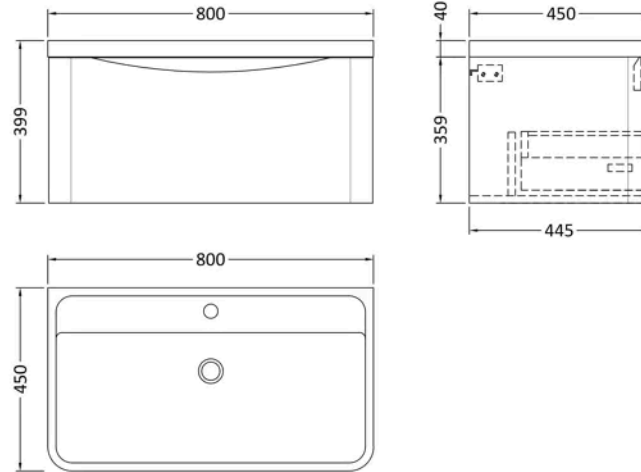

Sales Code: LUN306

Barcode: 5056462646299

Brand: nuie

Description: nuie Lunar 800mm Satin Blue 1 Drawer Wall Hung Vanity Unit With Polymarble Basin

Product Dimensions

Product	399 x 800 x 445mm (H x W x D)
Packaged	550 x 550 x 550mm (H x W x D)
Nett Weight	44.62 kg
Packaged Weight	0 kg

Product Details

Country of Origin	China
Product Material	Mfc Painted Matt, Polymarble
Colour/Finish	Satin Blue
Mount Type	Wall Hung
Style	Contemporary
Handle Type	Inset
Construction Method	Cam & Wood Dowel
Construction Type	Rigid
Drawer Type	80mm High Metal S/C Inc Gallery
Fsc Certified	Yes
Handles Included	No
Inner Bowl Depth	315 mm
Inner Bowl Height	105 mm
Inner Bowl Width	755 mm
Leg Set Included	No
Legs Included	No
Material Thickness	18 mm
No. Drawers	1
No. Of Tapholes	1
Number Of Bowls	1
Overflow Cover Included	Yes
Overflow Included	Yes
Tap Included	No
Waste Included	No
Waste Shroud	Yes