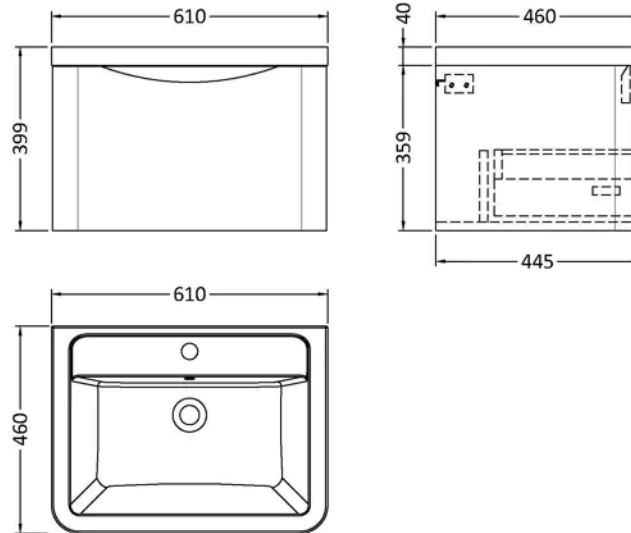

**Sales Code:** LUN305A

**Barcode:** 5056462644622

**Brand:** nuie

**Description:** nuie Lunar 600mm Satin Blue 1 Drawer Wall Hung Vanity Unit With Basin

### Product Dimensions

Product	399 x 600 x 445mm (H x W x D)
Packaged	550 x 550 x 550mm (H x W x D)
Nett Weight	34.32 kg
Packaged Weight	0 kg

### Product Details

Country of Origin	China
Product Material	Ceramic,Mfc Painted Matt
Colour/Finish	Satin Blue
Mount Type	Wall Hung
Style	Contemporary
Handle Type	Inset
Construction Method	Cam & Wood Dowel
Construction Type	Rigid
Drawer Type	80mm High Metal S/C Inc Gallery
Fsc Certified	Yes
Handles Included	No
Inner Bowl Depth	315 mm
Inner Bowl Height	110 mm
Inner Bowl Width	550 mm
Leg Set Included	No
Legs Included	No
Material Thickness	18 mm
No. Drawers	1
No. Of Tapholes	1
Number Of Bowls	1
Overflow Cover Included	Yes
Overflow Included	Yes
Tap Included	No
Waste Included	No
Waste Shroud	Yes