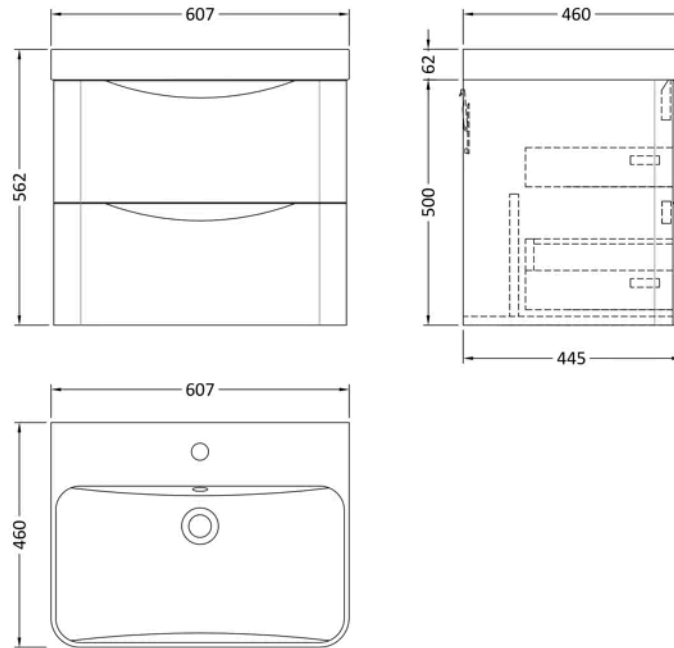

Sales Code: LUN302B

Barcode: 5056678435908

Brand: nuie

Description: nuie Lunar 600mm Satin Blue 2 Drawer Wall Hung Vanity Unit With Thin Edge Basin

Product Dimensions

Packaged	550 x 550 x 550mm (H x W x D)
Nett Weight	39.3 kg
Packaged Weight	40.3 kg

Product Details

Country of Origin	China
Product Material	Ceramic, Mfc Painted Matt
Colour/Finish	Satin Blue
Mount Type	Wall Hung
Style	Contemporary
Handle Type	Inset
Construction Method	Cam & Wood Dowel
Construction Type	Rigid
Drawer Type	80mm High Metal S/C Inc Gallery
Fsc Certified	Yes
Handles Included	No
Inner Bowl Depth	330 mm
Inner Bowl Height	110 mm
Inner Bowl Width	590 mm
Leg Set Included	No
Legs Included	No
Material Thickness	18 mm
No. Drawers	2
No. Of Tapholes	1
Number Of Bowls	1
Overflow Cover Included	Yes
Overflow Included	Yes
Tap Included	No
Waste Included	No
Waste Shroud	Yes