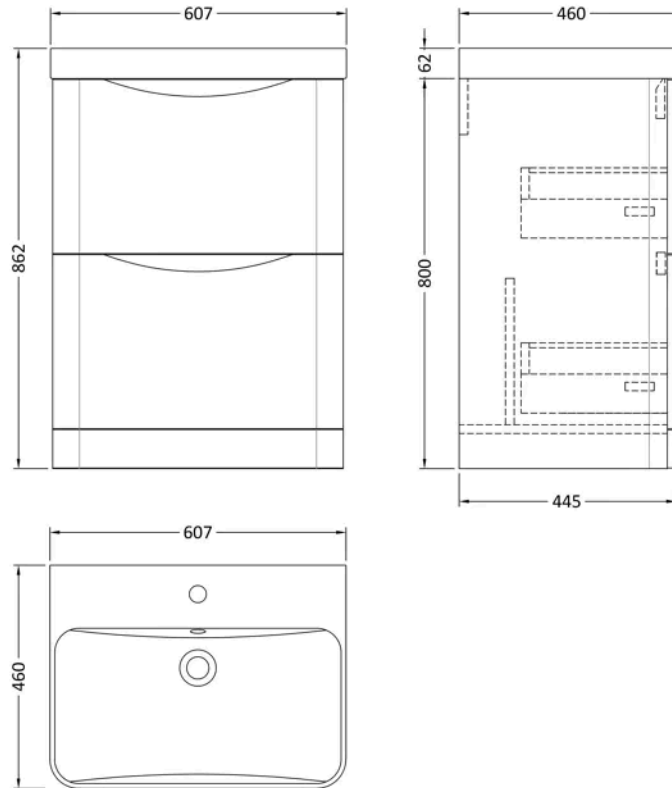

**Sales Code:** LUN301B

**Barcode:** 5056678429334

**Brand:** nuie

**Description:** nuie Lunar 600mm Satin Blue 2 Drawer Floor Standing Vanity Unit With Thin Edge Basin

### Product Dimensions

Packaged	550 x 550 x 550mm (H x W x D)
Nett Weight	46.3 kg
Packaged Weight	47.3 kg

### Product Details

Country of Origin	China
Product Material	Ceramic, Mfc Painted Matt
Colour/Finish	Satin Blue
Mount Type	Floor
Style	Contemporary
Handle Type	Inset
Construction Method	Cam & Wood Dowel
Construction Type	Rigid
Drawer Type	80mm High Metal S/C Inc Gallery
Fsc Certified	Yes
Handles Included	No
Inner Bowl Depth	330 mm
Inner Bowl Height	110 mm
Inner Bowl Width	590 mm
Leg Set Included	No
Legs Included	No
Material Thickness	18 mm
No. Drawers	2
No. Of Tapholes	1
Number Of Bowls	1
Overflow Cover Included	Yes
Overflow Included	Yes
Tap Included	No
Waste Included	No
Waste Shroud	Yes