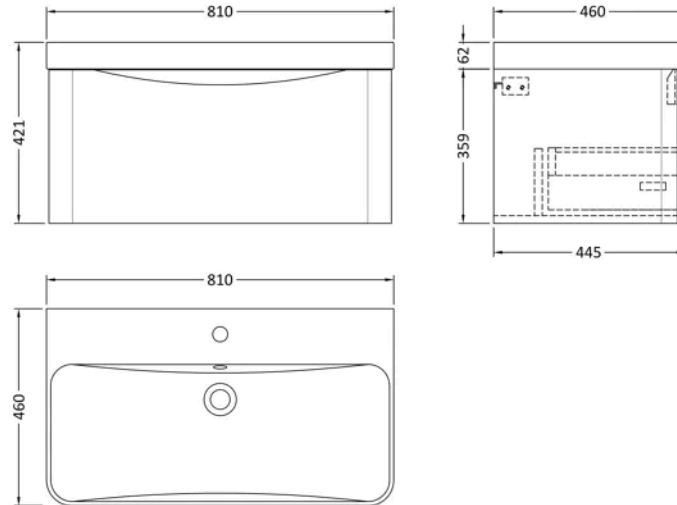

Sales Code: LUN206B

Barcode: 5056678435465

Brand: nuie

Description: nuie Lunar 800mm Satin Grey 1 Drawer Wall Hung Vanity Unit With Thin Edge Basin

Product Dimensions

Packaged	550 x 550 x 550mm (H x W x D)
Nett Weight	44.62 kg
Packaged Weight	45.62 kg

Product Details

Country of Origin	China
Product Material	Ceramic, Mfc Painted Matt
Colour/Finish	Satin Grey
Mount Type	Wall Hung
Style	Contemporary
Handle Type	Inset
Construction Method	Cam & Wood Dowel
Construction Type	Rigid
Drawer Type	80mm High Metal S/C Inc Gallery
Fsc Certified	Yes
Handles Included	No
Inner Bowl Depth	330 mm
Inner Bowl Height	110 mm
Inner Bowl Width	590 mm
Leg Set Included	No
Legs Included	No
Material Thickness	18 mm
No. Drawers	1
No. Of Tapholes	1
Number Of Bowls	1
Overflow Cover Included	Yes
Overflow Included	Yes
Tap Included	No
Waste Included	No
Waste Shroud	Yes