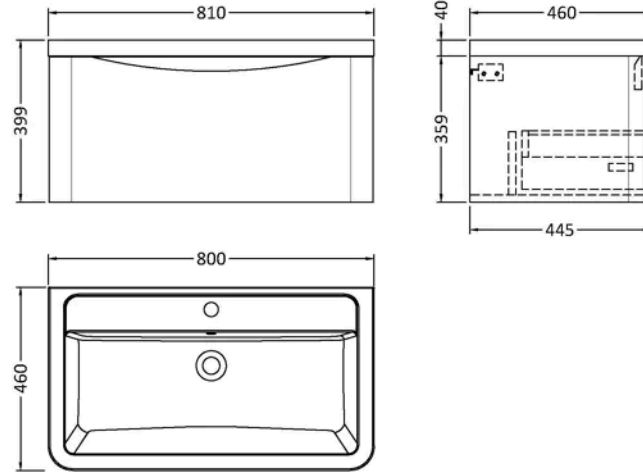

**Sales Code:** LUN206A

**Barcode:** 5056462645988

**Brand:** nuie

**Description:** nuie Lunar 800mm Satin Grey 1 Drawer Wall Hung Vanity Unit With Basin

### Product Dimensions

Product	399 x 800 x 445mm (H x W x D)
Packaged	550 x 550 x 550mm (H x W x D)
Nett Weight	44.62 kg
Packaged Weight	0 kg

### Product Details

Country of Origin	China
Product Material	Ceramic,Mfc Painted Matt
Colour/Finish	Satin Grey
Mount Type	Wall Hung
Style	Contemporary
Handle Type	Inset
Construction Method	Cam & Wood Dowel
Construction Type	Rigid
Drawer Type	80mm High Metal S/C Inc Gallery
Fsc Certified	Yes
Handles Included	No
Inner Bowl Depth	315 mm
Inner Bowl Height	105 mm
Inner Bowl Width	755 mm
Leg Set Included	No
Legs Included	No
Material Thickness	18 mm
No. Drawers	1
No. Of Tapholes	1
Number Of Bowls	1
Overflow Cover Included	Yes
Overflow Included	Yes
Tap Included	No
Waste Included	No
Waste Shroud	Yes