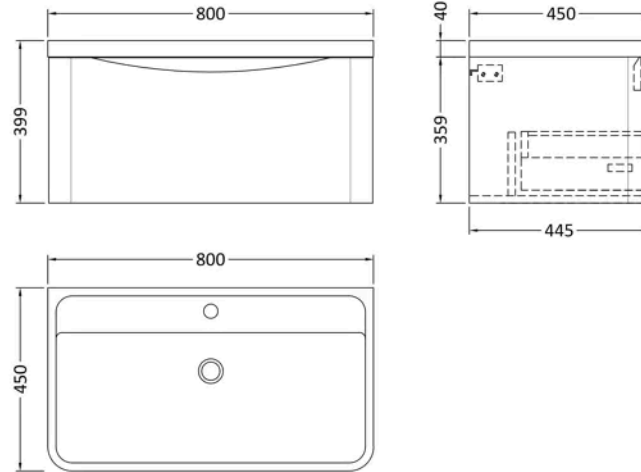

Sales Code: LUN206

Barcode: 5056462646282

Brand: nuie

Description: nuie Lunar 800mm Satin Grey 1 Drawer Wall Hung Vanity Unit With Polymarble Basin

Product Dimensions

Product	399 x 800 x 445mm (H x W x D)
Packaged	550 x 550 x 550mm (H x W x D)
Nett Weight	44.62 kg
Packaged Weight	0 kg

Product Details

Country of Origin	China
Product Material	Mfc Painted Matt, Polymarble
Colour/Finish	Satin Grey
Mount Type	Wall Hung
Style	Contemporary
Handle Type	Inset
Construction Method	Cam & Wood Dowel
Construction Type	Rigid
Drawer Type	80mm High Metal S/C Inc Gallery
Fsc Certified	Yes
Handles Included	No
Inner Bowl Depth	315 mm
Inner Bowl Height	105 mm
Inner Bowl Width	755 mm
Leg Set Included	No
Legs Included	No
Material Thickness	18 mm
No. Drawers	1
No. Of Tapholes	1
Number Of Bowls	1
Overflow Cover Included	Yes
Overflow Included	Yes
Tap Included	No
Waste Included	No
Waste Shroud	Yes