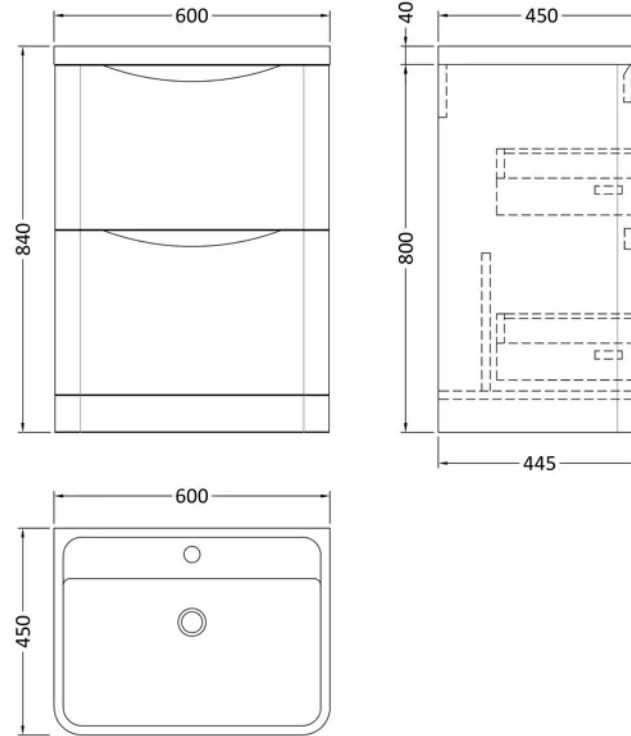

### Product Dimensions

|                 |                               |
|-----------------|-------------------------------|
| Product         | 840 x 600 x 445mm (H x W x D) |
| Packaged        | 550 x 550 x 550mm (H x W x D) |
| Nett Weight     | 46.32 kg                      |
| Packaged Weight | 0 kg                          |